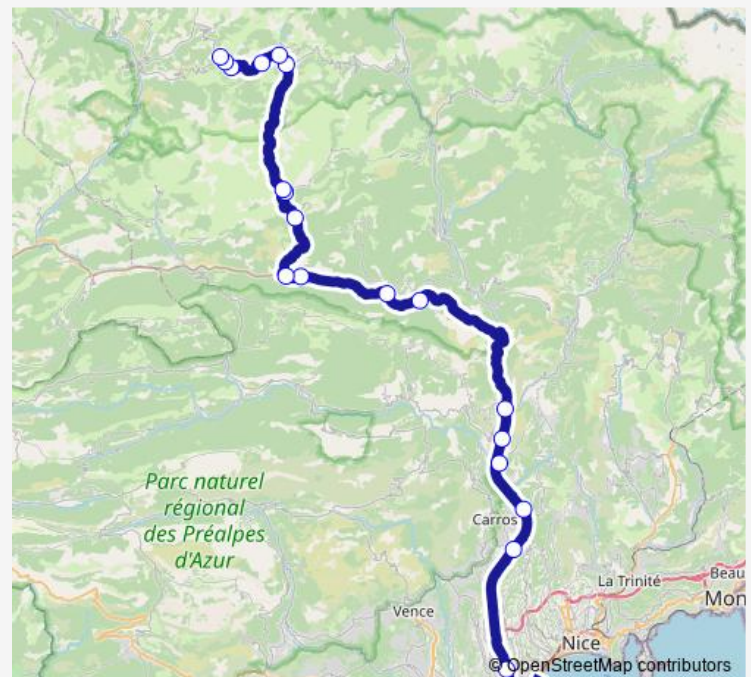

Robini

Colomars La Manda

Castagniers

Place Saint Martin du Var

Pont Charles Albert

Plan du Var

Gare

Gare

Thursday 09:30-16:45

Friday 09:30-16:45

Saturday 09:00-09:30

Sunday 09:00-09:30

Route info

Direction: Grand Arénas- gare routière

Stops: 21

Trip Duration: 1 hour 45 min

670 — 670 _ Nice - Beuil - Valberg

Direction

Station — Grand Arénas- gare routière

20 stops

[Open route schedule](#)

Station

Espace Aventure

Tete du Sapet

Grand Arénas- gare routière

Route schedule

Station — Grand Arénas- gare routière

Monday 09:00-15:30

Tuesday 15:30

Wednesday 09:00-15:30

Thursday 09:00-15:30

Friday 09:00-15:30