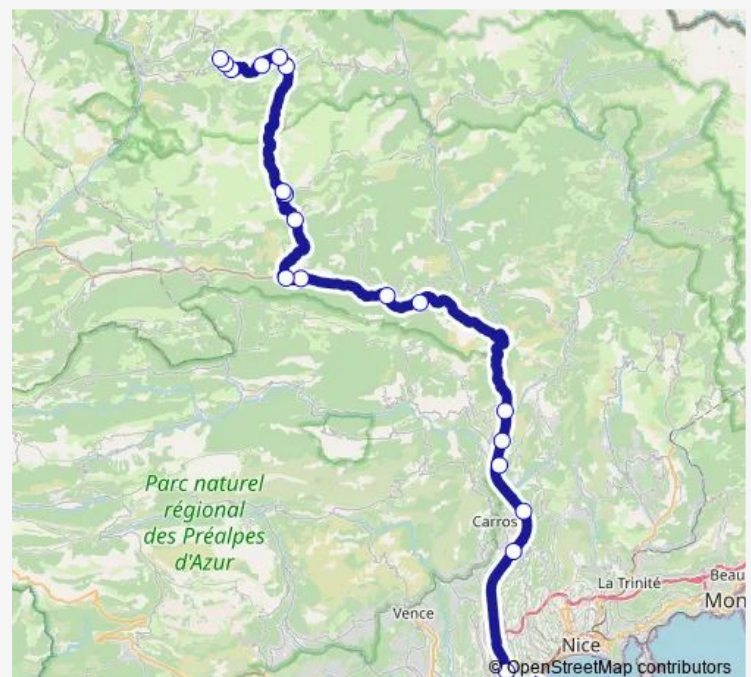

Thursday 09:30-16:45

Friday 09:30-16:45

Saturday 09:00-09:30

Sunday 09:00-09:30

Route info

Direction: Grand Arénas- gare routière

Stops: 21

Trip Duration: 1 hour 45 min

670 — 670 _ Nice - Beuil - Valberg

Direction

Station — Grand Arénas- gare routière

20 stops

[Open route schedule](#)

Station

Espace Aventure

Tete du Sapet