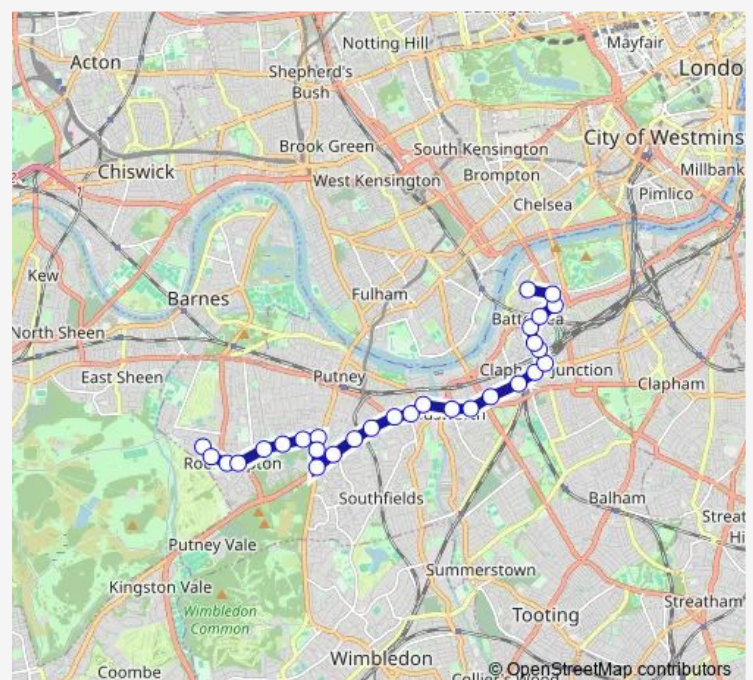

### Route schedule

Danebury Avenue /Minstead Gdns — St John Bosco College

Monday 07:17

Tuesday 07:17

Wednesday 07:17

Thursday 07:17

Friday 07:17

Saturday —

### Route info

Direction: Danebury Avenue /Minstead Gdns

Stops: 29

Trip Duration: 0 hour 50 min

Clapham Junction Station

Clapham Junction Station / The Falcon

Clapham Junction Station / Falcon Road

Ingrave Street