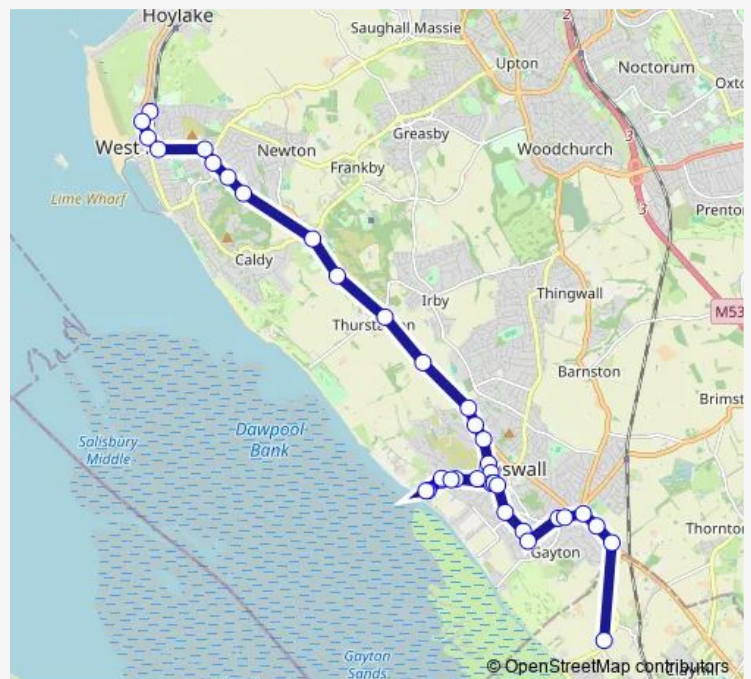

Thurstaston Road

Telegraph Road

Pine Way

Quarry Road East

Telegraph Road

Broomlands

Queens Drive

Thurstaston Road

Pipers Lane

Banks Road

Heswall Shore

Route schedule

Graham Road Grammar School — Wood Lane

| | |
|-----------|-------|
| Monday | 15:50 |
| Tuesday | 15:50 |
| Wednesday | 15:50 |
| Thursday | 15:50 |
| Friday | 15:50 |
| Saturday | — |
| Sunday | — |

Route info

Direction: Graham Road Grammar School

Stops: 36

Trip Duration: 0 hour 35 min

670 — Graham Road / Graham Road Grammar School - Wood Lane **BusMaps**

Heswall Shore

Banks Road

Gulls Way

Phillips Way

Thurstaston Road

West Grove

Tithebarn Close

Victoria Avenue

Baskervyle Road

Moorland Park

Dawstone Road