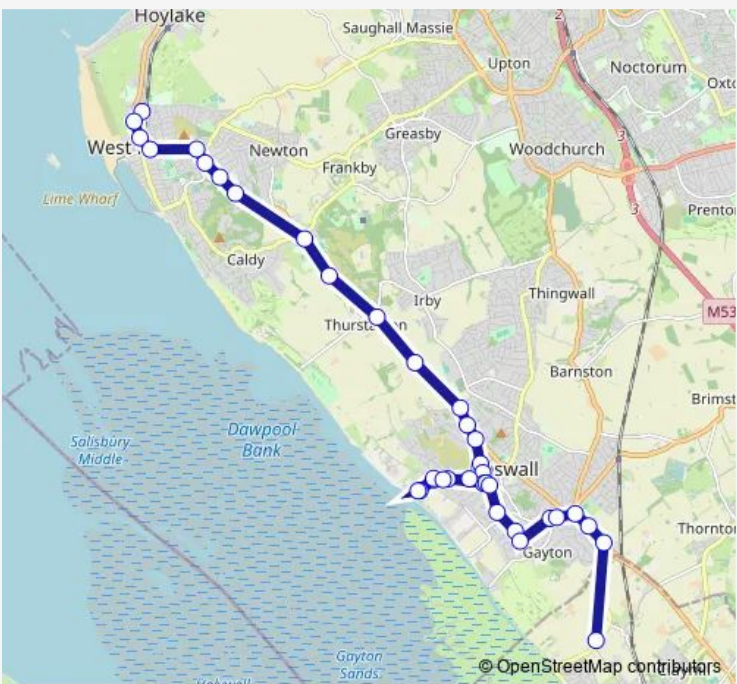

## Bus 670 Graham Road / Graham Road Grammar School - Wood Lane

[Go to website](#)

**Direction**  
 Graham Road Grammar School — Wood Lane  
 36 stops  
[Open route schedule](#)

- Graham Road Grammar School
- West Lodge Drive
- Bridge Road
- West Kirby Station
- Black Horse Hill
- Beacon Drive
- Gourleys Lane
- Fleck Lane
- Montgomery Hill
- Caldy Sports Club
- Thurstaston Road
- Telegraph Road
- Pine Way
- Quarry Road East
- Telegraph Road
- Broomlands
- Queens Drive
- Thurstaston Road
- Pipers Lane
- Banks Road
- Heswall Shore

Route schedule  
 Graham Road Grammar School — Wood Lane

Monday	15:50
Tuesday	15:50
Wednesday	15:50
Thursday	15:50
Friday	15:50
Saturday	—
Sunday	—

Route info  
 Direction: Graham Road Grammar School  
 Stops: 36  
 Trip Duration: 0 hour 35 min

670 — Graham Road / Graham Road Grammar School - Wood Lane **BusMaps**

Heswall Shore

Banks Road

Gulls Way

Phillips Way

Thurstaston Road

West Grove

Tithebarn Close

Victoria Avenue

Baskervyle Road

Moorland Park

Dawstone Road

Barnston Road

Gayton Lane

Queensway

Wood Lane