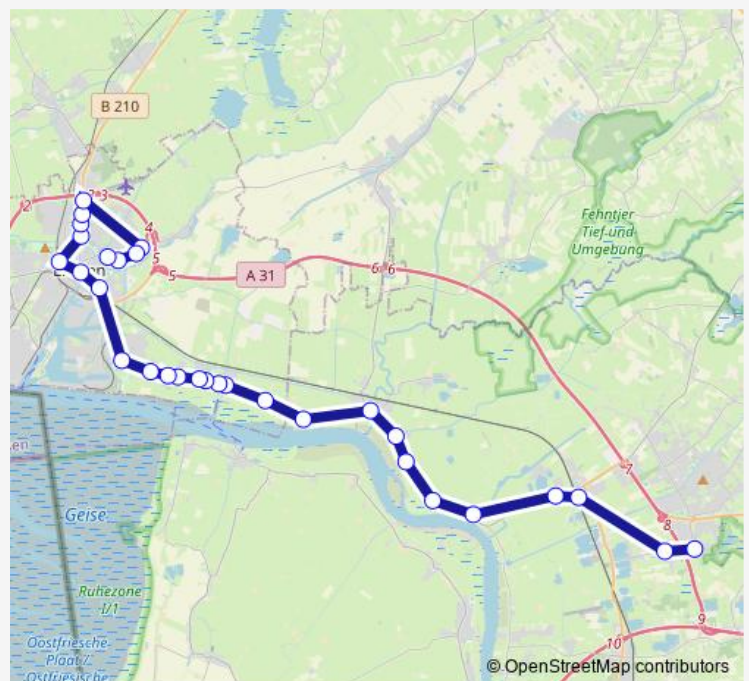

### Route schedule

Oldersum Emder Straße/Tergaster Straße — Veenhusen Gesamtschule Fcso

Monday 07:32

Tuesday 07:32

Wednesday 07:32

Thursday 07:32

Friday 07:32

Saturday —

### Route info

Direction: Oldersum Emder Straße/Tergaster Straße

Stops: 11

Trip Duration: 0 hour 29 min