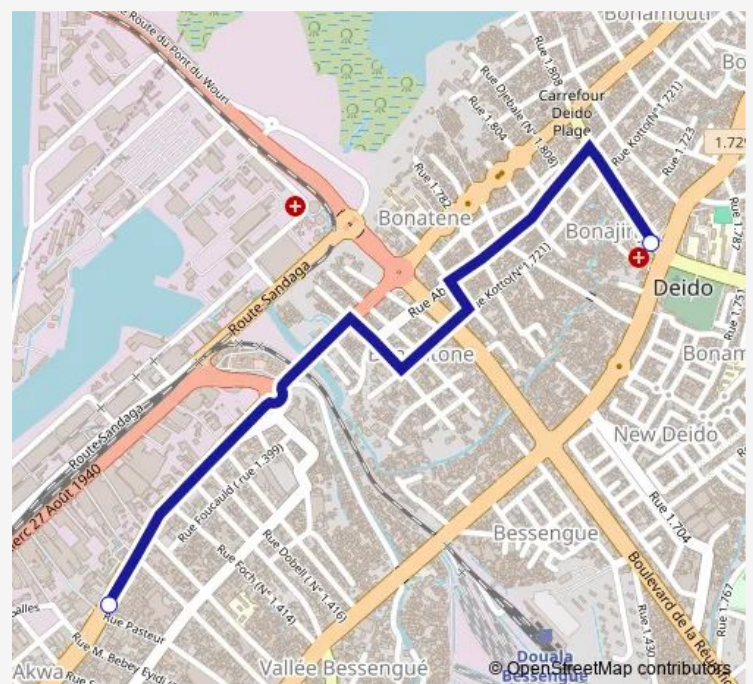

## Communal Taxi Service Immeuble Socar to École Publique Deido via Rue Abo

[Go to website](#)

### Direction

Immeuble Socar — Hôpital de district de Deido

2 stops

[Open route schedule](#)

Immeuble Socar

Hôpital de district de Deido

### Route schedule

Immeuble Socar — Hôpital de district de Deido

Monday	10:56
Tuesday	10:56
Wednesday	10:56
Thursday	10:56
Friday	10:56
Saturday	10:56
Sunday	10:56

### Route info

Direction: Immeuble Socar

Stops: 2

Trip Duration: 0 hour 11 min

Immeuble Socar to École Publique Deido via Rue Abo

Communal Taxi Service time schedules and route maps are available in an offline PDF at [busmaps.com](https://busmaps.com). Use the [busmaps.com](https://busmaps.com) website to see live bus times, train schedule or subway schedule, and step-by-step directions for all public transit in Douala