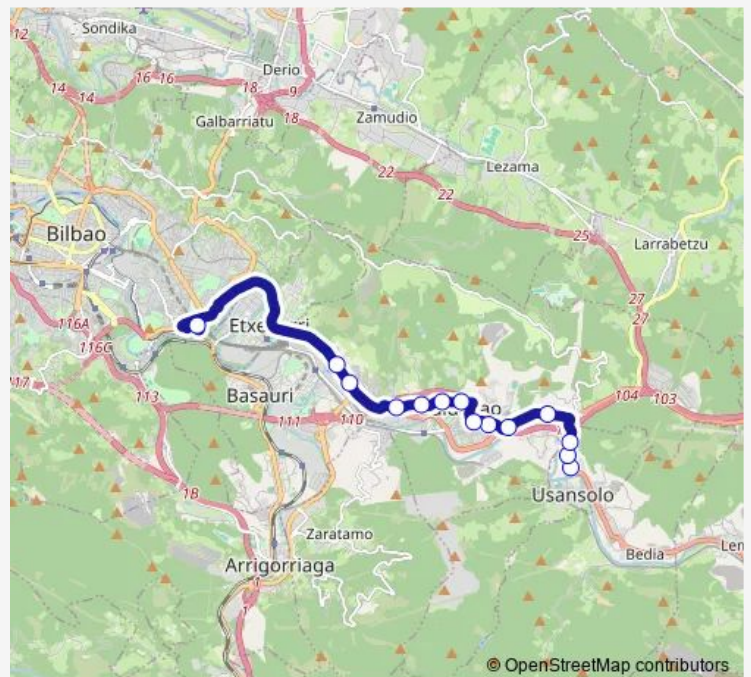

Monday 06:40-23:21

Tuesday 06:40-23:21

Wednesday 06:40-23:21

Thursday 06:40-01:55<sup>+1</sup>

Friday 06:40-01:55<sup>+1</sup>

Saturday 06:40-02:07<sup>+1</sup>

Sunday 03:07-23:20

Route info

Direction: Metro Bolueta (285)

Stops: 8

Trip Duration: 0 hour 20 min

A3932 — Galdakao - Metro Bolueta

## Direction

Ospitalea/Hospital (1833) — Metro Bolueta (285)

14 stops

[Open route schedule](#)

Ospitalea/Hospital (1833)

Labeaga (1834)

Uraska (2620)

Olabarri (1787)

## Route info

Direction: Ospitalea/Hospital (1833)

Stops: 14

Trip Duration: 0 hour 25 min