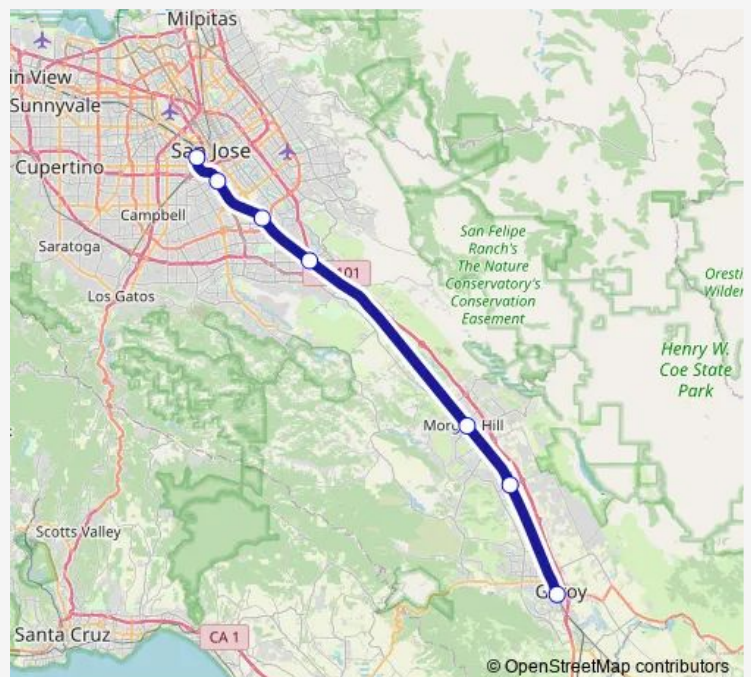

Rail South County South Santa Clara County Connector

[Go to website](#)

**Direction**

Gilroy Caltrain Station Northbound — San Jose Diridon Caltrain Station Northbound

7 stops

[Open route schedule](#)

- Gilroy Caltrain Station Northbound
- San Martin Caltrain Station Northbound
- Morgan Hill Caltrain Station Northbound
- Blossom Hill Caltrain Station Northbound
- Capitol Caltrain Station Northbound
- Tamien Caltrain Station Northbound
- San Jose Diridon Caltrain Station Northbound

Route schedule

Gilroy Caltrain Station Northbound — San Jose Diridon Caltrain Station Northbound

Monday	05:52-07:31
Tuesday	05:52-07:31
Wednesday	05:52-07:31
Thursday	05:52-07:31
Friday	05:52-07:31
Saturday	—
Sunday	—

Route info

Direction: Gilroy Caltrain Station Northbound

Stops: 7

Trip Duration: 0 hour 48 min

### Route schedule

San Jose Diridon Caltrain Station Southbound — Gilroy  
Caltrain Station Southbound

Monday 16:21-18:21

Tuesday 16:21-18:21

Wednesday 16:21-18:21

Thursday 16:21-18:21

Friday 16:21-18:21

Saturday —