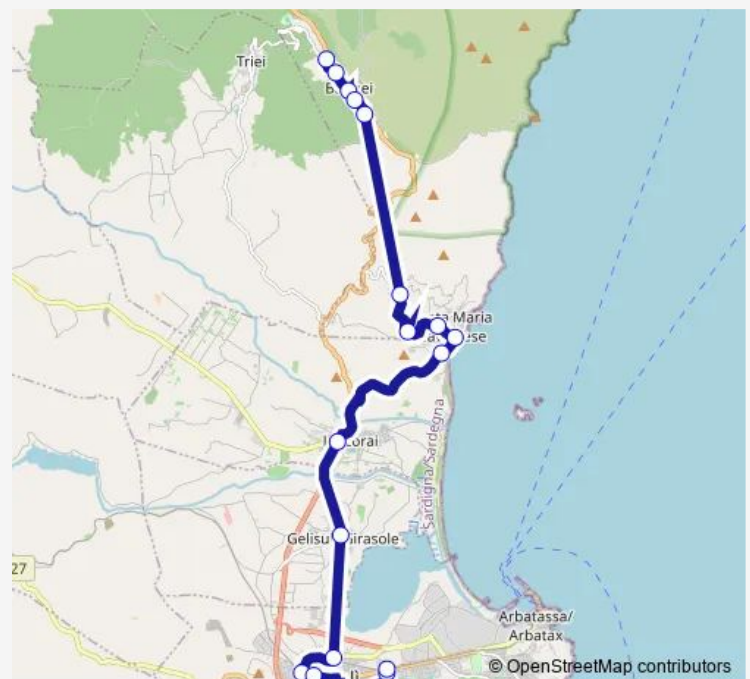

### Route schedule

Tortoli' FRA Locci — Baunei Monte Colcau

Monday	06:10-18:35
Tuesday	06:10-18:35
Wednesday	06:10-18:35
Thursday	06:10-18:35
Friday	06:10-18:35
Saturday	06:10-18:35
Sunday	14:05

### Route info

Direction: Tortoli' FRA Locci

Stops: 18

Trip Duration: 0 hour 55 min