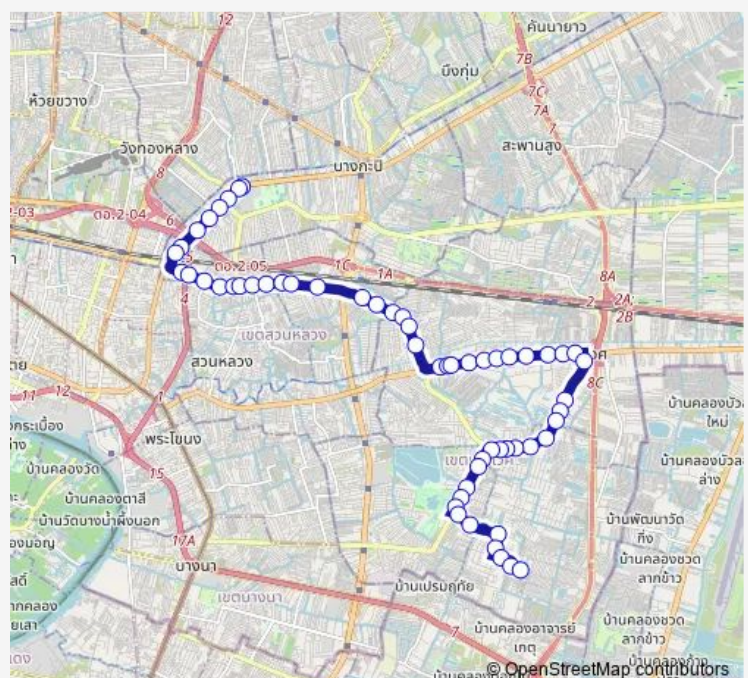

Thursday 00:00

Friday 00:00

Saturday 00:00

Sunday 00:00

Route info

Direction: จุดขึ้นลง;visual stop

Stops: 58

Trip Duration: 1 hour 25 min