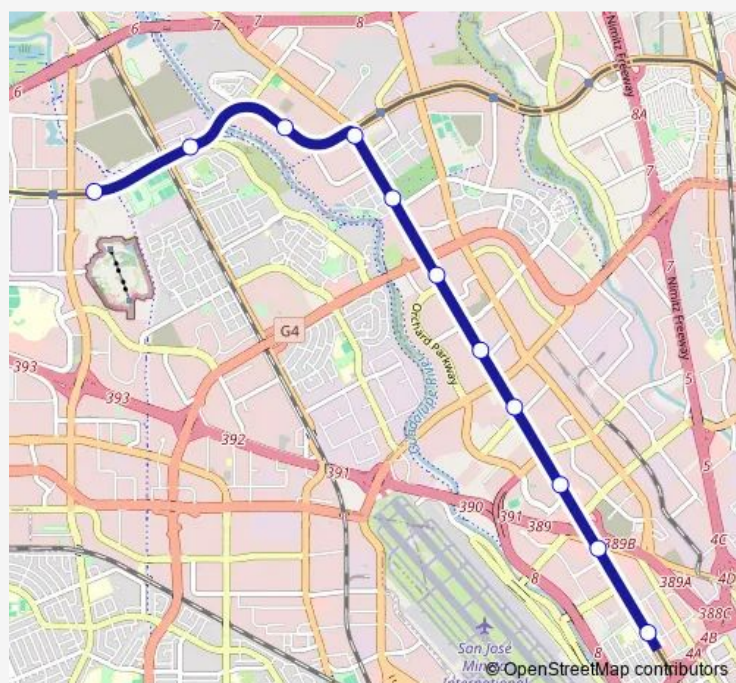

Great America Station

Route schedule

Gish Station — Great America Station

Monday 09:42-14:38

Tuesday 09:42-14:38

Wednesday 09:42-14:38

Thursday 09:42-14:38

Friday 09:42-14:38

Saturday 09:42-14:38

Sunday 09:42-14:38

Route info

Direction: Gish Station

Stops: 11

Trip Duration: 0 hour 21 min

Event-Special — Event-Special Line

Direction

Mountain View Station — Light Rail Yard (NOT A Public Stop)

24 stops

[Open route schedule](#)

Mountain View Station

Whisman Station

Middlefield Station

Bayshore Nasa Station

Moffett Park Station

Thursday 12:15-16:12

Friday 12:15-15:45

Saturday 12:15-15:45

Sunday 12:15-15:45

Route info

Direction: Mountain View Station

Stops: 24

Trip Duration: 0 hour 54 min