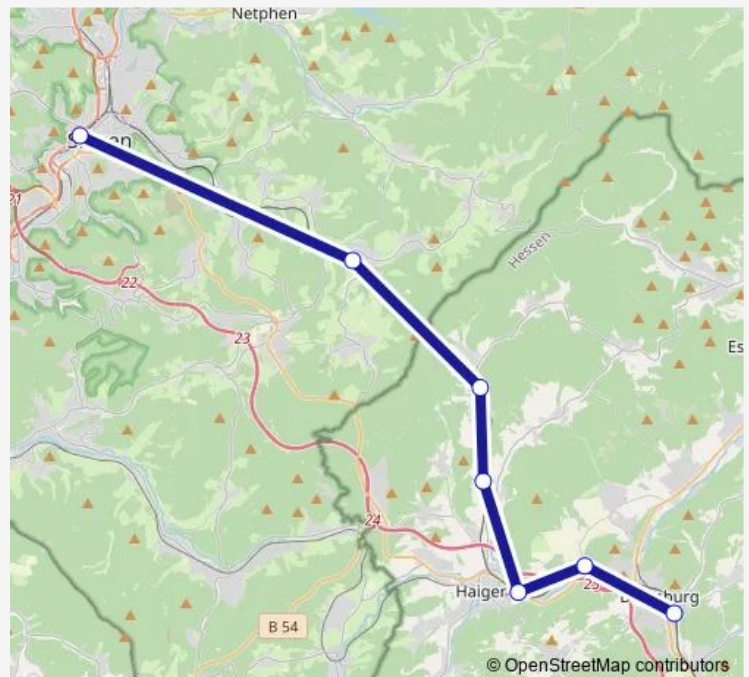

Regional Rail Service RB95

[Go to website](#)

Direction

Siegen Hbf — Dillenburg Bahnhof

7 stops

[Open route schedule](#)

Siegen Hbf

Wilnsdorf-Rudersdorf Bf

Tuesday 07:37-11:37

Wednesday 07:37-11:37

Thursday 07:37-11:37

Friday 07:37-11:37

Saturday 11:37

Sunday —

Route info

Direction: Siegen Hbf

Stops: 7

Trip Duration: 0 hour 32 min

■ RB95

Direction

Siegen Hbf — Dillenburg Bahnhof

7 stops

[Open route schedule](#)

Siegen Hbf