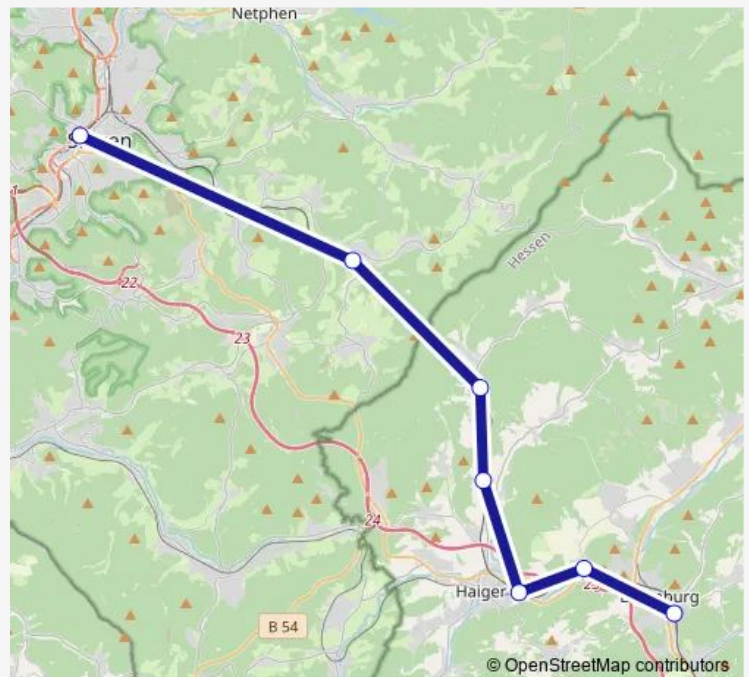

Regional Rail Service Rb95

[Go to website](#)

Direction

Siegen Hbf — Dillenburg Bahnhof

7 stops

[Open route schedule](#)

Siegen Hbf

Wilnsdorf-Rudersdorf Bf

Tuesday 07:37-11:37

Wednesday 07:37-11:37

Thursday 07:37-11:37

Friday 07:37-11:37

Saturday 11:37

Sunday —

Route info

Direction: Siegen Hbf

Stops: 7

Trip Duration: 0 hour 32 min

■ Rb95

Direction

Siegen Hbf — Dillenburg Bahnhof

7 stops

[Open route schedule](#)

Siegen Hbf