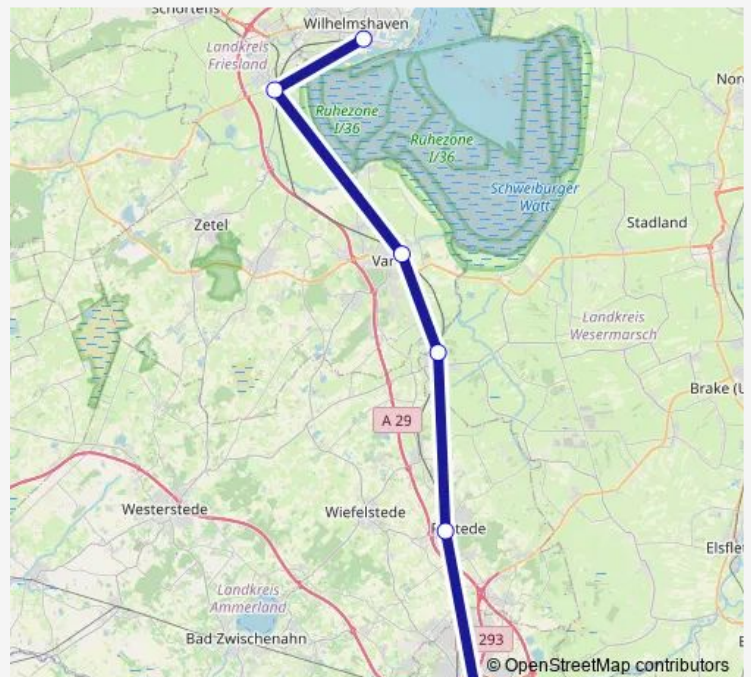

Regional Rail Service Rs3

[Go to website](#)

Direction

Oldenburg(Oldb) Hbf — Wilhelmshaven Hbf

6 stops

[Open route schedule](#)

Oldenburg(Oldb) Hbf

Rastede

Jaderberg

Varel

Sande(Kr Friesland)

Wilhelmshaven Hbf

Route schedule

Oldenburg(Oldb) Hbf — Wilhelmshaven Hbf

Monday 06:11

Tuesday 06:11

Wednesday 06:11

Thursday 06:11

Friday 06:11

Saturday —

Sunday —

Route info

Direction: Oldenburg(Oldb) Hbf

Stops: 6

Trip Duration: 0 hour 39 min

■ Rs3

Rs3 Regional Rail Service time schedules and route maps are available in an offline PDF at busmaps.com. Use the busmaps.com website to see live bus times, train schedule or subway schedule, and step-by-step directions for all public transit in Wilhelmshaven