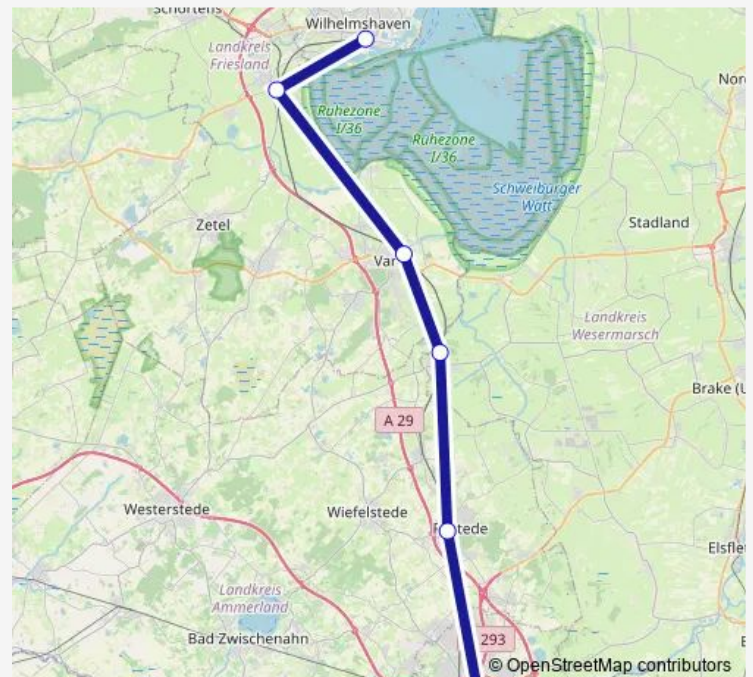

### Direction

Oldenburg(Oldb) Hbf — Wilhelmshaven Hbf

6 stops

[Open route schedule](#)

Oldenburg(Oldb) Hbf

Rastede

Jaderberg

Varel

Sande(Kr Friesland)

Wilhelmshaven Hbf

### Route schedule

Oldenburg(Oldb) Hbf — Wilhelmshaven Hbf

Monday 06:11

Tuesday 06:11

Wednesday 06:11

Thursday 06:11

Friday 06:11

Saturday —

### Route info

Direction: Oldenburg(Oldb) Hbf

Stops: 6

Trip Duration: 0 hour 39 min

■ RS3

RS3 Regional Rail Service time schedules and route maps are available in an offline PDF at [busmaps.com](https://busmaps.com). Use the [busmaps.com](https://busmaps.com) website to see live bus times, train schedule or subway schedule, and step-by-step directions for all public transit in Wilhelmshaven