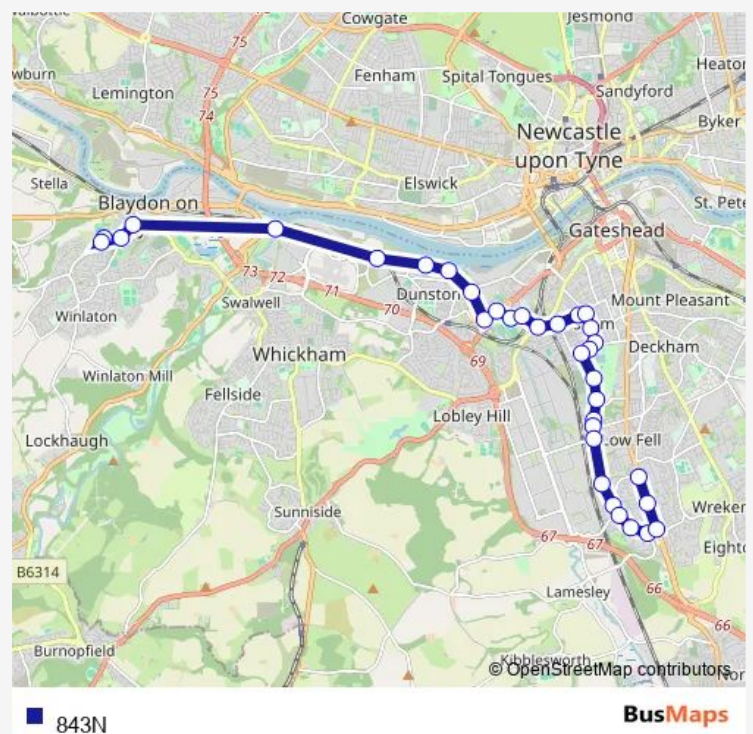

### Route schedule

St Thomas More RC Academy — Durham Road-Apple-dore Gardens

Monday 15:45

Tuesday 15:45

Wednesday 15:45

Thursday 15:45

Friday 15:10

Saturday —

### Route info

Direction: St Thomas More RC Academy

Stops: 34

Trip Duration: 0 hour 50 min

Saltwell Park

Saltwell Road South-Crematorium

Saltwell Road South-East Park Road

Saltwell Road South-Belle Vue