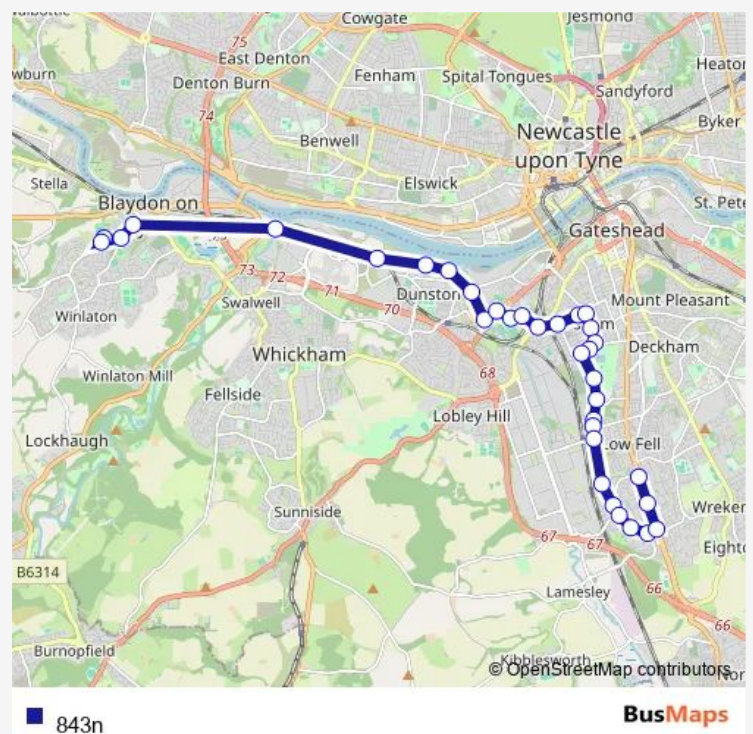

### Route schedule

St Thomas More RC Academy — Durham Road-Apple-dore Gardens

Monday 15:45

Tuesday 15:45

Wednesday 15:45

Thursday 15:45

Friday 15:10

Saturday —

### Route info

Direction: St Thomas More RC Academy

Stops: 34

Trip Duration: 0 hour 50 min

Saltwell Park

Saltwell Road South-Crematorium

Saltwell Road South-East Park Road

Saltwell Road South-Belle Vue