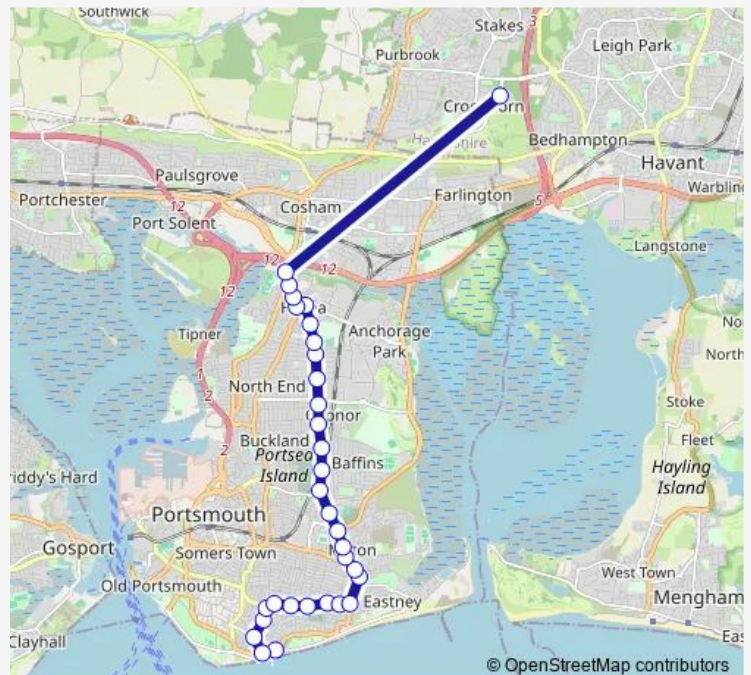

The Strand

Wimbledon Park

Albert Road

Albert Road Lights

Festing Road

Bristol Road

Kimberley Road

Eastney Health Centre

Hayling Avenue

Copnor Bridge

Chichester Road

Route schedule

South Parade Pier — South Downs College

Monday —

Tuesday —

Wednesday —

Thursday —

Friday 08:30-08:35

Saturday —

Sunday —

Route info

Direction: South Parade Pier

Stops: 32

Trip Duration: 0 hour 45 min

Coach and Horses

The News Centre

Hilsea Lido

South Downs College

Direction

South Downs College — South Parade Pier

28 stops

[Open route schedule](#)