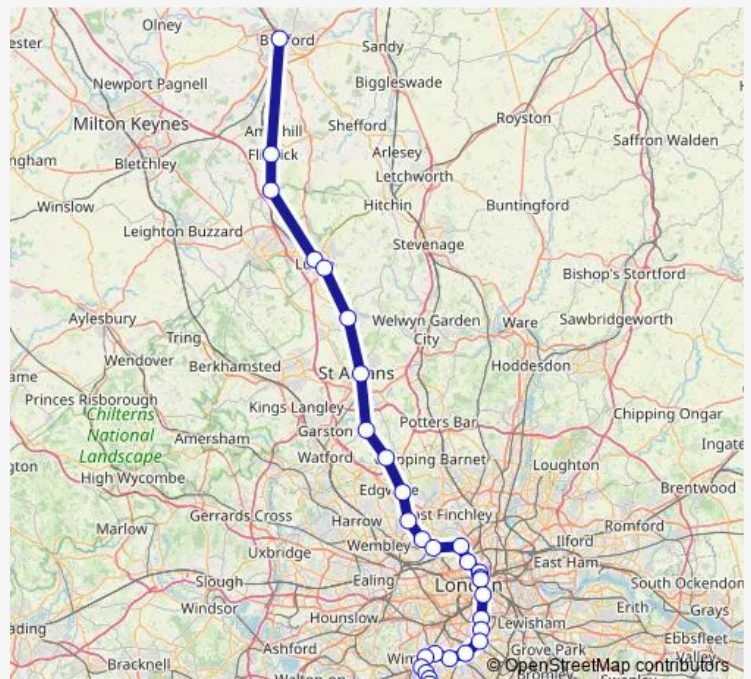

West Hampstead Thameslink

Kentish Town

London St Pancras International

Farringdon

City Thameslink

London Blackfriars

Elephant & Castle

Loughborough Junction

### Route schedule

Bedford — Sutton (London)

Monday —

Tuesday —

Wednesday —

Thursday —

Friday —

Saturday 06:02

### Route info

Direction: Bedford

Stops: 33

Trip Duration: 2 hour 12 min

TI:Bdm->Suo — TL train service from BDM to Suo

Tulse Hill

Streatham

Tooting