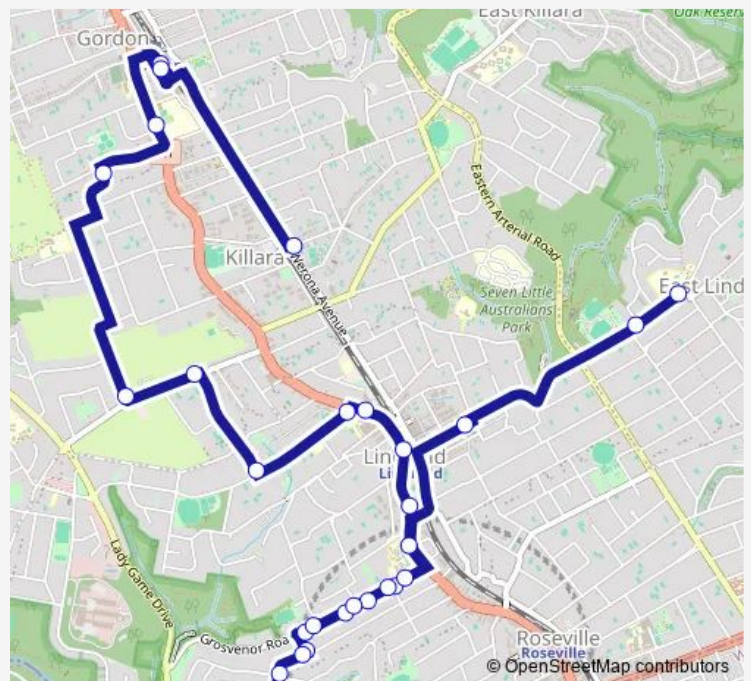

Austral Av At Eton Rd

Eton Rd Opp Winchester Av

Eton Rd Bus Bay

Eton Rd At Austral Av

Route schedule

Killara Station, Locksley St — Lindfield East Public School, Tryon Rd

Monday 08:15

Tuesday 08:15

Wednesday 08:15

Thursday 08:15

Friday —

Saturday —

Sunday —

Route info

Direction: Killara Station, Locksley St

Stops: 28

Trip Duration: 0 hour 50 min

8044 — Killara Station to Lindfield East PS via Lindfield

Grosvenor Rd At Bent St

Grosvenor Rd At Lumeah Rd

Grosvenor Rd Opp Ortona Rd

Lindfield Public School, Grosvenor Rd

Lindfield Public School, Pacific Hwy

Cromehurst School, Tryon Rd

Tryon Rd At Loombah Av

Lindfield East Public School, Tryon Rd

8044 School Bus time schedules and route maps are available in an offline PDF at busmaps.com. Use the busmaps.com website to see live bus times, train schedule or subway schedule, and step-by-step directions for all public transit in Sydney