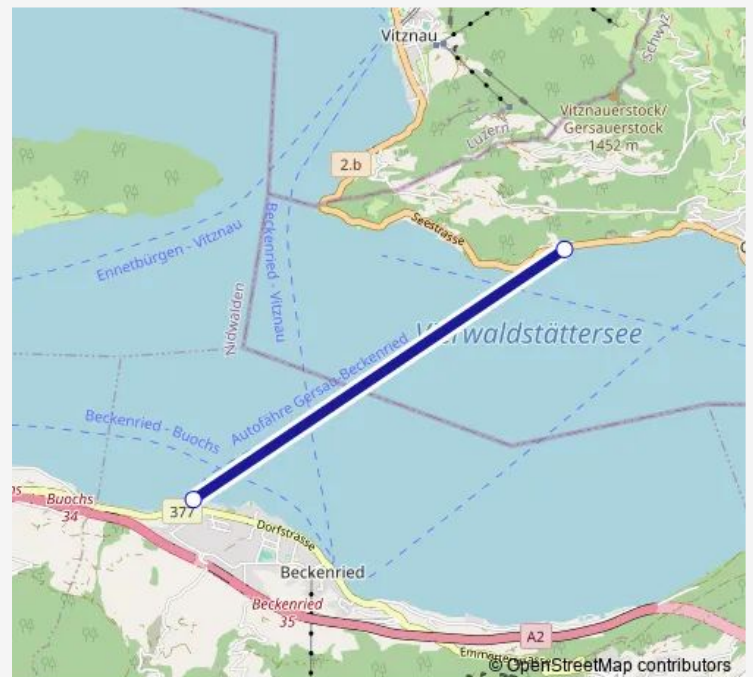

### Direction

undefined — undefined

0 stops

[Open route schedule](#)

### Route schedule

undefined — undefined

Monday	16:00
Tuesday	16:00
Wednesday	16:00
Thursday	16:00
Friday	16:00
Saturday	16:00
Sunday	16:00

### Route info

Direction:

Stops: 0

Trip Duration: – min

■ 37 — FAE 37

37 Ferry time schedules and route maps are available in an offline PDF at [busmaps.com](https://busmaps.com). Use the [busmaps.com](https://busmaps.com) website to see live bus times, train schedule or subway schedule, and step-by-step directions for all public transit in Beckenried