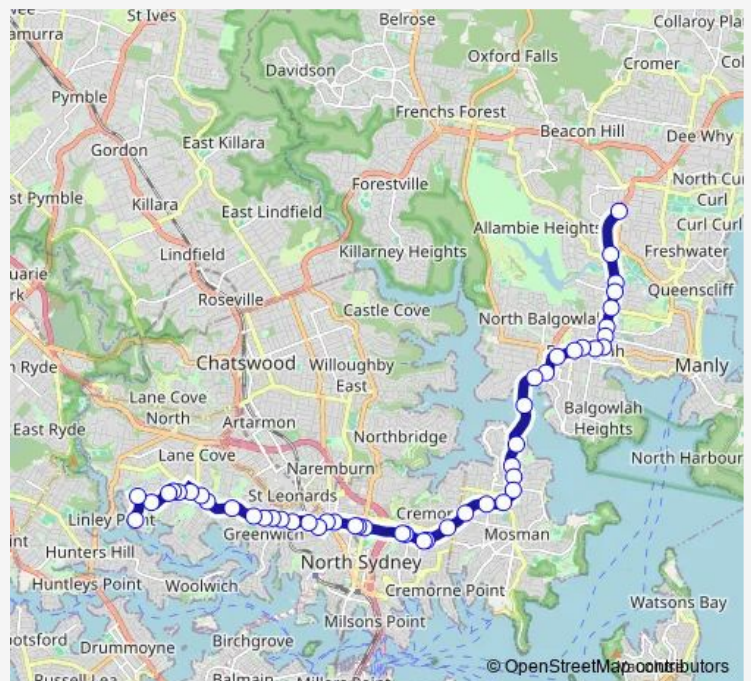

River Rd Before Christie St

River Rd At Shirley Rd

Falcon St At West St

Falcon St At Bardsley Gdns

Falcon St At Moodie St

Big Bear Shopping Centre, Military Rd

Neutral Bay Junction, Military Rd, Stand E

Military Rd Opp Hampden Av

Route schedule

St Ignatius' College, School Grounds, Regis Dr — Warringah Mall, Pittwater Rd, Stand D

Monday 15:40

Tuesday 15:40

Wednesday 15:40

Thursday 15:40

Friday 15:40

Saturday —

Sunday —

Route info

Direction: St Ignatius' College, School Grounds, Regis Dr

Stops: 47

Trip Duration: 0 hour 54 min

691w — St. Ignatius Riverview to Warringah Mall

Military Rd Opp Holt Av

Military Rd At Prince St

Sunday —

Route info

Direction: Warringah Mall, Pittwater Rd, Stand B

Stops: 49

Trip Duration: 0 hour 48 min

Neutral Bay Junction, Military Rd, Stand C

Military Rd Opp Big Bear Shopping Centre

Watson Street Interchange, Stand B