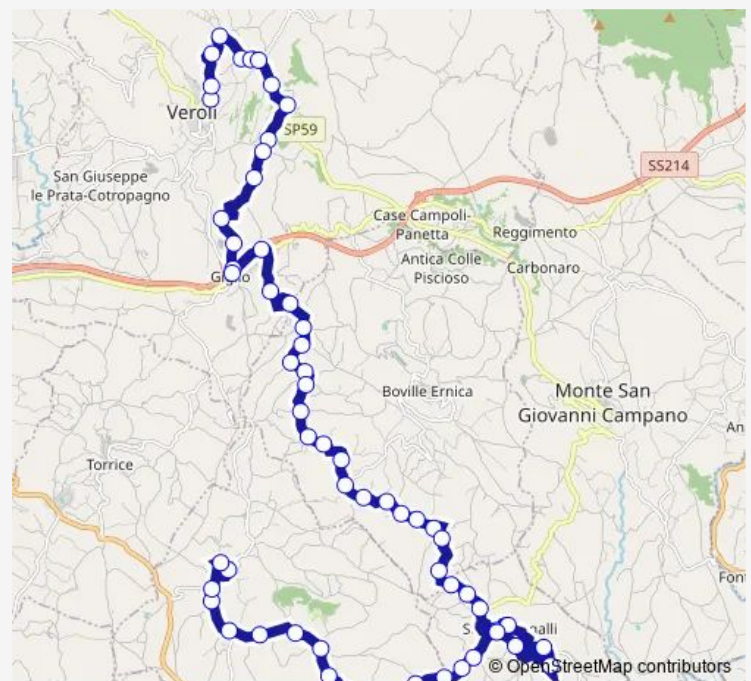

Veroli | Sant'Angelo in Villa # f5719

Boville | Via Sant'Angelo Via Mozzano # f5720

Boville | Casavitola # f5721

Boville | Via Casavitola Via Cooperativa # f5722

### Route schedule

Veroli | Piazza Filippina # f5759 — Ripi | Piazza Vittoria # f5559

Monday —

Tuesday —

Wednesday —

Thursday —

Friday —

Saturday 13:45

### Route info

Direction: Veroli | Piazza Filippina # f5759

Stops: 62

Trip Duration: 0 hour 55 min

Veroli - Ripi # Fr303a

Boville | Via Casavitola Via Colle Fauccio # f5723

Boville | Via Madonna delle Grazie # f5724