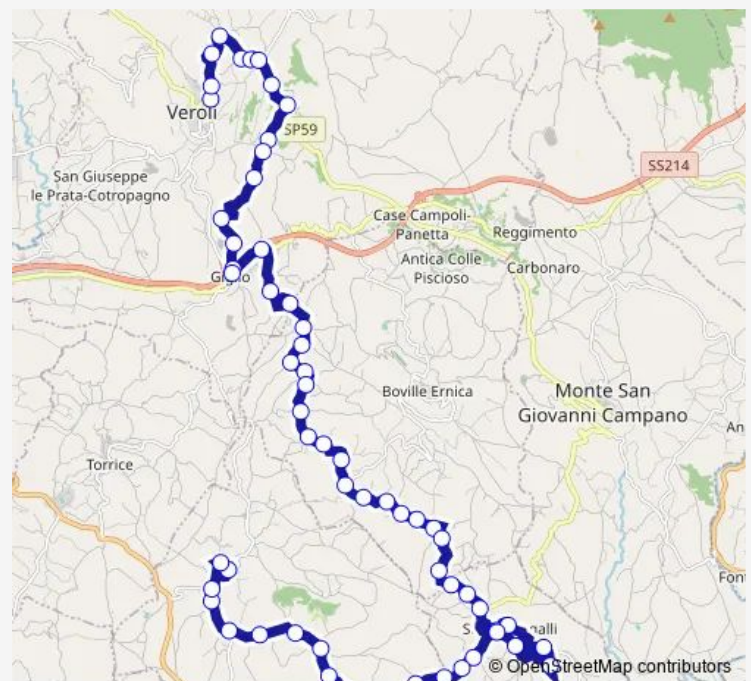

Veroli | Sant'Angelo in Villa # f5719

Boville | Via Sant'Angelo Via Mozzano # f5720

Boville | Casavitola # f5721

Boville | Via Casavitola Via Cooperativa # f5722

Route schedule

Veroli | Piazza Filippina # f5759 — Ripi | Piazza Vittoria # f5559

Monday —

Tuesday —

Wednesday —

Thursday —

Friday —

Saturday 13:45

Sunday —

Route info

Direction: Veroli | Piazza Filippina # f5759

Stops: 62

Trip Duration: 0 hour 55 min

Veroli - Ripi # Fr303a

Boville | Via Casavitola Via Colle Fauccio # f5723

Boville | Via Madonna delle Grazie # f5724

Boville | Via San Pietro Via Calcaterra # f5725

Ripi | Via Vado Farina Via Serre # f5595

Ripi | Via Vado Farina Via Meringo Alto # f5596

Ripi | Via Statuto Via Moro # f5558

Ripi | Piazza Vittoria # f5559

Bus time schedules and route maps are available in an offline PDF at busmaps.com. Use the busmaps.com website to see live bus times, train schedule or subway schedule, and step-by-step directions for all public transit in Strangolagalli