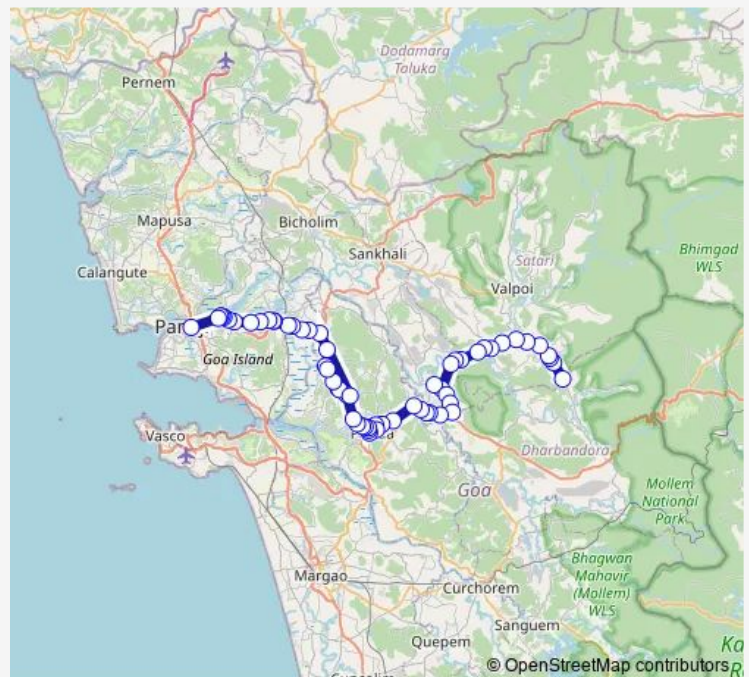

### Route info

Direction: Malpon

Stops: 61

Trip Duration: 2 hour 0 min

■ PNJ66 — Panaji - Malpan via Ponda

Holy Cross

Chowgule Workshop

Khandepar