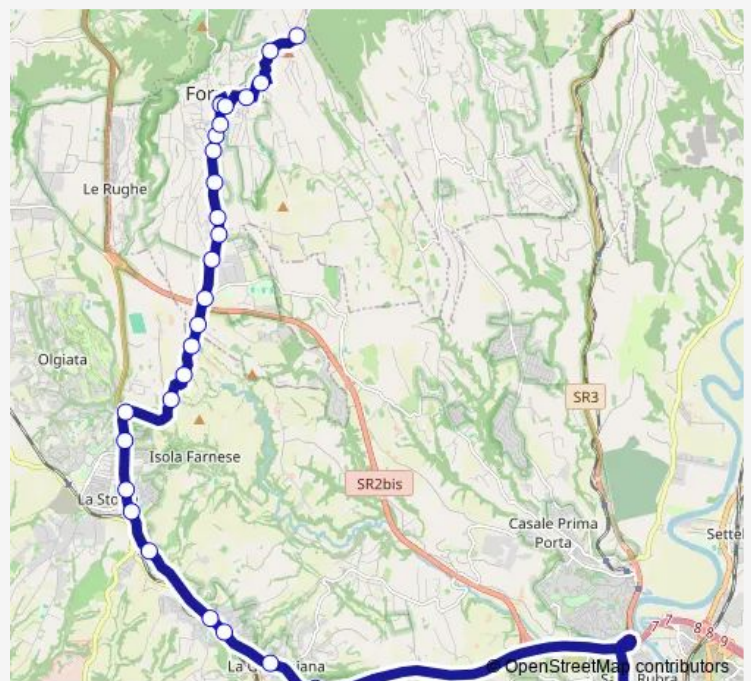

Formello | Via Formellese Via Selviata # f11471

Formello | Via Formellese Via Nocette # f11472

Formello | Via Formellese Via Cornazzano # f11473

**Route schedule**

Roma | Saxa Rubra Partenze # f1495 — Formello | Via Formellese Via Monte Statua # f11481

Monday	14:30
Tuesday	14:30
Wednesday	14:30
Thursday	14:30
Friday	14:30
Saturday	—
Sunday	—

**Route info**

Direction: Roma | Saxa Rubra Partenze # f1495

Stops: 29

Trip Duration: 0 hour 40 min

Roma Saxa Rubra - Formello # Aa514a