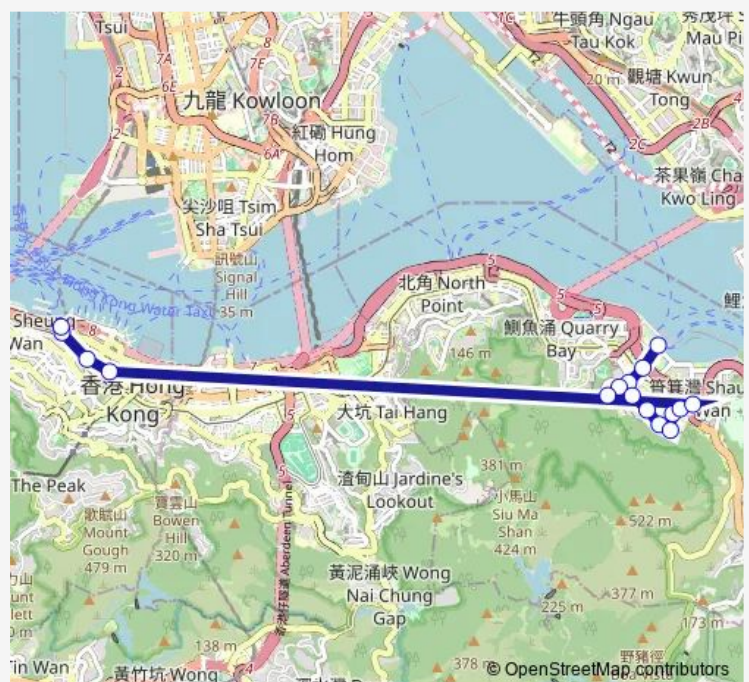

Saturday —

Sunday —

Route info

Direction: [Ctb] SAI WAN HO (Grand Promenade)

Stops: 16

Trip Duration: 0 hour 34 min

720x — SAI WAN HO (Grand Promenade) - Central (Rumsey Street)

[Ctb] Shau KEI Wan|[Kmb+Ctb] Shau KEI WAN BUS Terminus/
Shau KEI Wan|[Kmb] Shau KEI WAN BUS Terminus

[Ctb] Wing WO Street, Connaught Road Central|[Kmb] Gilman Street

[Ctb] Central (Rumsey Street)|[Kmb] Central (Rumsey ST) BUS Terminus

720x Bus time schedules and route maps are available in an offline PDF at busmaps.com. Use the busmaps.com website to see live bus times, train schedule or subway schedule, and step-by-step directions for all public transit in Central