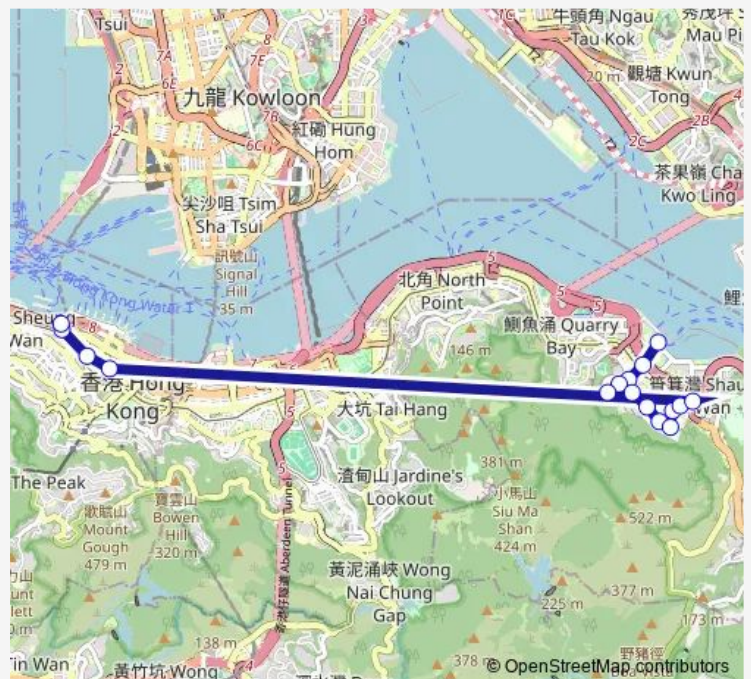

Bus 720X SAI WAN HO (Grand Promenade) - Central (Rumsey Street)

[Go to website](#)

Direction
 [Ctb] SAI WAN HO (Grand Promenade) — [Ctb] Central (Rumsey Street)[Kmb] Central (Rumsey ST) BUS Terminus
 16 stops
[Open route schedule](#)

- [Ctb] SAI WAN HO (Grand Promenade)
- [Ctb] SAI WAN HO Station, TAI ON Street
- [Ctb] Tung YAN Court, YIU Hing Road[Kmb+Ctb] Tung YAN Court/
Tung YAN Court, YIU Hing Road
- [Ctb] Tung HEI Court, YIU Hing Road[Kmb+Ctb] Tung HEI Court/
Tung HEI Court, YIU Hing Road
- [Ctb] YAT HEI House Tung HEI Court, YIU Hing Road[Kmb+Ctb] YAT HEI House/
Yat HEI House Tung HEI Court, YIU Hing Road
- [Ctb] YIU WAH House YIU Tung Estate, YIU Hing Road[Kmb+Ctb] YIU WAH House/
Yiu WAH House YIU Tung Estate, YIU Hing Road
- [Ctb] YIU Tung Estate[Kmb+Ctb] YIU Tung Estate/
Yiu Tung Estate
- [Ctb] YIU Hing House YIU Tung Estate, YIU Hing Road[Kmb+Ctb] YIU Hing House/
Yiu Hing House YIU Tung Estate, YIU Hing Road
- [Ctb] YIU Kwai House YIU Tung Estate, YIU Hing Road[Kmb+Ctb] YIU Kwai House/
Yiu Kwai House YIU Tung Estate, YIU Hing Road
- [Ctb] Shaukeiwan Plaza, YIU Hing Road[Kmb+Ctb] Shaukeiwan Plaza/
Shaukeiwan Plaza, YIU Hing Road
- [Ctb] NAM ON Lane, Shau KEI WAN Road[Kmb+Ctb] NAM ON Lane/
Nam ON Lane, Shau KEI WAN Road[Kmb] NAM ON Lane

Route info

Direction: [Ctb] SAI WAN HO (Grand Promenade)
 Stops: 16
 Trip Duration: 0 hour 36 min

[Ctb] Shau KEI Wan[[Kmb+Ctb] Shau KEI WAN BUS Terminus/
Shau KEI Wan[[Kmb] Shau KEI WAN BUS Terminus

[Ctb] Statue Square, Connaught Road Central[[Kmb+Ctb] Statue Square/
Statue Square, Connaught Road Central[[Kmb] Statue Square

[Ctb] Wing WO Street, Connaught Road Central[[Kmb] Gilman Street

[Ctb] Central (Rumsey Street)[[Kmb] Central (Rumsey ST) BUS Terminus

720X Bus time schedules and route maps are available in an offline PDF at busmaps.com. Use the busmaps.com website to see live bus times, train schedule or subway schedule, and step-by-step directions for all public transit in Central