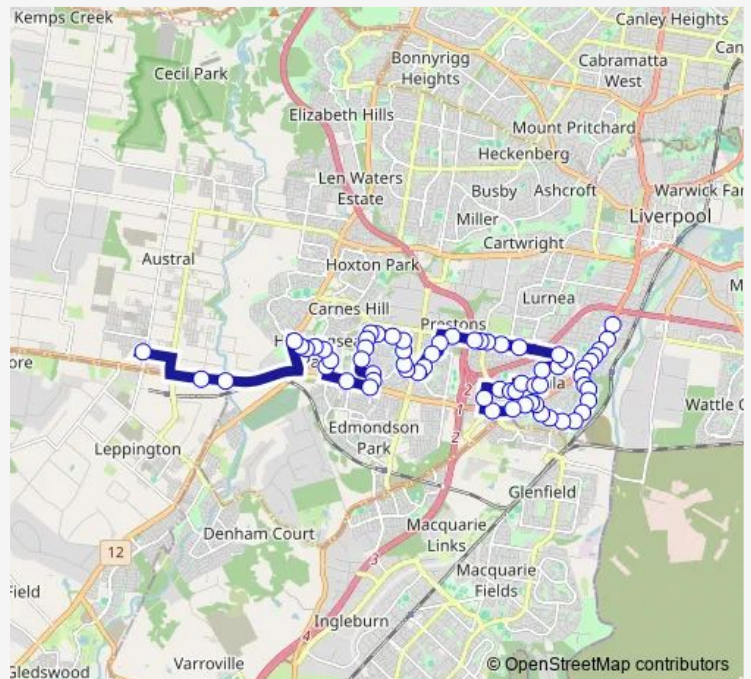

School Bus 1006 Holston St and Hume Hwy to Unity Grammar College

[Go to website](#)

Direction

Hume Hwy At Holston St — Unity Grammar College, School Grounds, Fifth Av

65 stops

[Open route schedule](#)

- Hume Hwy At Holston St
- Hume Hwy Opp De Meyrick Av
- Hume Hwy At Marsh Pde
- Hume Hwy At Lang Rd
- Hume Hwy Opp Old Kurrajong Rd
- Hume Hwy After Casula Rd
- Leacocks Lane After Hume Hwy
- Leacocks Lane Opp Roberts Rd
- All Saints Senior College, Leacocks Lane
- Leacock Regional Park, Leacocks Lane
- Leacocks Lane Opp Mackellar St
- Leacocks Lane Opp 121a
- Leacocks Lane Before Gilmore Rd
- Leacocks Lane Opp Nolan St
- Leacocks Lane After Tucker Rd
- Leacocks Lane Before Hume Hwy
- Hume Hwy After Leacocks Lane
- 660 Hume Hwy
- Hume Hwy Opp Box Rd
- Camden Valley Way Opp Cedar Rd

Route schedule

Hume Hwy At Holston St — Unity Grammar College, School Grounds, Fifth Av

Monday	07:10
Tuesday	07:10
Wednesday	07:10
Thursday	07:10
Friday	—
Saturday	—
Sunday	—

Route info

Direction: Hume Hwy At Holston St

Stops: 65

Trip Duration: 0 hour 44 min

Beech Rd After Hume Hwy

Pine Rd Opp Yew Pl

Pine Rd At Roth St

Box Rd At Pine Rd

Myall Rd At Furlong Av

Casula High School, Myall Rd

Kurrajong Rd After Beech Rd

Kurrajong Rd Before Westlink M7

Kurrajong Rd Opp Amity College

San Marino Dr Before Sicilia St

Dalmeny Dr At Manildra St

Dalmeny Dr After Venezia St

Bomaderry Dr After Dalmeny Dr