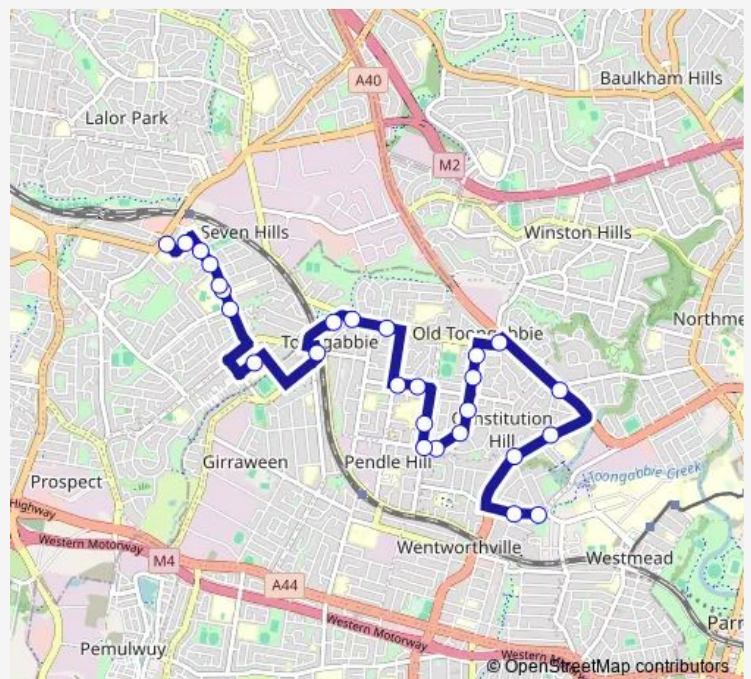

Fitzwilliam Rd After Lamonerie St

Wentworth Av After Fitzwilliam Rd

Portico Pde Opp Aurelia St

Toongabbie Christian School, Metella Rd

Route schedule

Shannons Paddock, Darcy Rd — Olive St Before Prospect Hwy

Monday 07:40

Tuesday 07:40

Wednesday 07:40

Thursday 07:40

Friday 07:40

Saturday —

Sunday —

Route info

Direction: Shannons Paddock, Darcy Rd

Stops: 27

Trip Duration: 0 hour 40 min

2046 — Darcy Rd opp Fulton Ave to Our Lady of Lourdes PS via Toongabbie Station

Best Rd Before Mackenzie Bvd

The Hills Sports High School, Best Rd

The Hills Sports High School, Best Rd

Best Rd Opp Eighth Av

Seven Hills Rsl, Best Rd

George St After Clancy Lane

Olive St Before Prospect Hwy

2046 School Bus time schedules and route maps are available in an offline PDF at busmaps.com. Use the busmaps.com website to see live bus times, train schedule or subway schedule, and step-by-step directions for all public transit in Parramatta