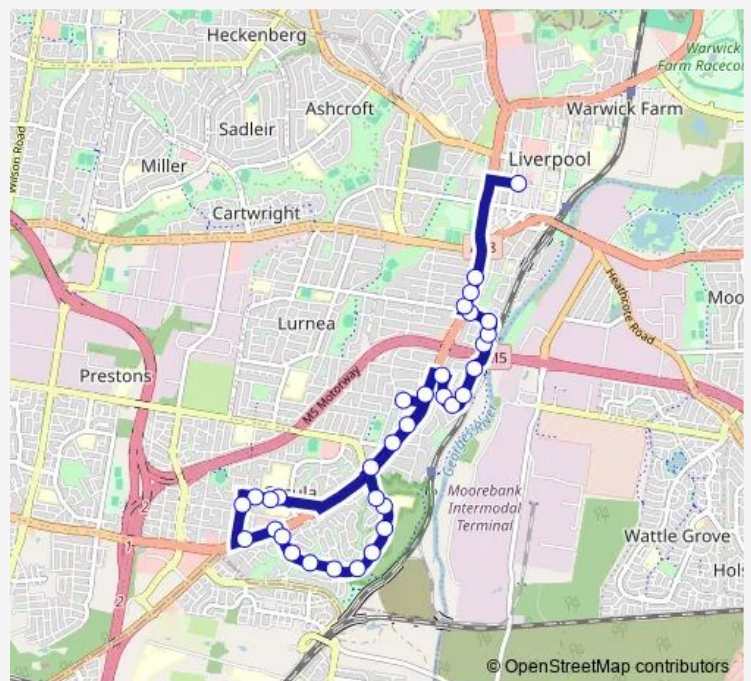

School Bus 2046 Casula PS to Liverpool

[Go to website](#)

**Direction**

Casula Public School, De Meyrick Av — Moore St At Northumberland St

33 stops

[Open route schedule](#)

- Casula Public School, De Meyrick Av
- Casula High School, School Grounds
- Myall Rd Opp Casula High School
- Myall Rd Opp Furlong Av
- Box Rd Before Pine Rd
- Hume Hwy After Box Rd
- Hume Hwy Opp Leacocks Lane
- Leacocks Lane After Hume Hwy
- Leacocks Lane Before Tucker Rd
- Leacocks Lane After Nolan St
- Leacocks Lane After Tennant St
- Leacocks Lane Before Mackellar St
- Leacocks Lane At Mackellar St
- Leacocks Lane Opp Leacock Regional Park
- Leacocks Lane Opp All Saints Senior College
- Leacocks Lane After Roberts Rd
- Hume Hwy After Kurrajong Rd
- Hume Hwy Opp Lang Rd
- Hume Hwy Opp Marsh Pde
- Casula Shops, Hume Hwy
- Holston St Before St Andrews Blvd

Route schedule

Casula Public School, De Meyrick Av — Moore St At Northumberland St

Monday	15:12
Tuesday	15:12
Wednesday	15:12
Thursday	15:12
Friday	—
Saturday	—
Sunday	—

Route info

Direction: Casula Public School, De Meyrick Av

Stops: 33

Trip Duration: 0 hour 21 min

2046 — Casula PS to Liverpool

St Andrews Bvd At Colonial Pl

St Andrews Bvd Before Buckland Rd

St Andrews Bvd Before Westchester Av

Lakewood Cres Opp Woodbrook Rd

Congressional Dr Opp Lakewood Cres

Congressional Dr At Cypress Pl

Congressional Dr Opp Birkdale Cres

Congressional Dr At Montclair Av

Hume Hwy After Reilly St

Hume Hwy Before Rose St

Hume Hwy At Passefield St

Moore St At Northumberland St

2046 School Bus time schedules and route maps are available in an offline PDF at [busmaps.com](https://busmaps.com). Use the [busmaps.com](https://busmaps.com) website to see live bus times, train schedule or subway schedule, and step-by-step directions for all public transit in Liverpool