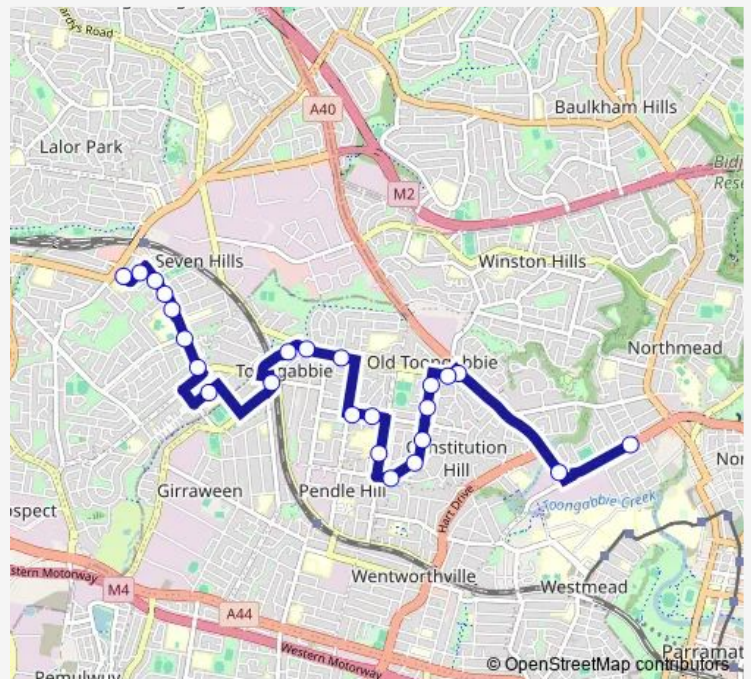

School Bus 2046 Fitzwilliam Rd at Greenleaf St to Our Lady of Lourdes PS via Toongabbie Station

[Go to website](#)

Direction

Cumberland Hwy After Kleins Rd — Olive St Before Prospect Hwy

24 stops

[Open route schedule](#)

- Cumberland Hwy After Kleins Rd
- Briens, North West Twy
- Fitzwilliam, North West Twy
- Fitzwilliam Rd At Greenleaf St
- Bogalara Rd Opp Nada St
- Bogalara Rd Before Bulli Rd
- Bogalara Rd Opp Beck Rd
- Bogalara Rd After Boonah St
- Mayflower Village, Bogalara Rd
- Pendle Hill High School, Binalong Rd
- Bulli Rd Opp Calaby St
- Bulli Rd Before Bungaree Rd
- Fitzwilliam Rd Before Willmot Av
- Fitzwilliam Rd After Lamonerie St
- Wentworth Av After Fitzwilliam Rd
- Portico Pde Opp Aurelia St
- Toongabbie Christian College, Metella Rd
- Best Rd After Cornelia Rd
- Best Rd Before Mackenzie Bvd
- The Hills Sports High School

Route schedule

Cumberland Hwy After Kleins Rd — Olive St Before Prospect Hwy

Monday	07:43
Tuesday	07:43
Wednesday	07:43
Thursday	07:43
Friday	07:43
Saturday	—
Sunday	—

Route info

Direction: Cumberland Hwy After Kleins Rd

Stops: 24

Trip Duration: 0 hour 32 min

2046 — Fitzwilliam Rd at Greenleaf St to Our Lady of Lourdes PS via Toongabbie Station

Best Rd Opp Eighth Av

Seven Hills Rsl, Best Rd

George St After Clancy Lane

Olive St Before Prospect Hwy