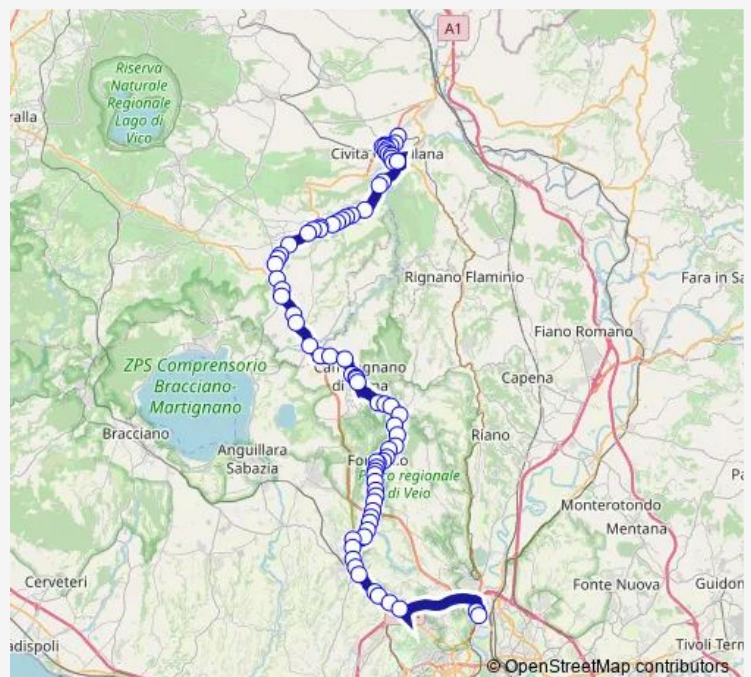

Saturday 16:30

Sunday —

Route info

Direction: Civita | Via Terni Via Palombara # f2358

Stops: 78

Trip Duration: 1 hour 50 min

Civita Castellana - Roma Saxa Rubra # Aa911d

Nepi | Via Marconi Via Gori # f2061