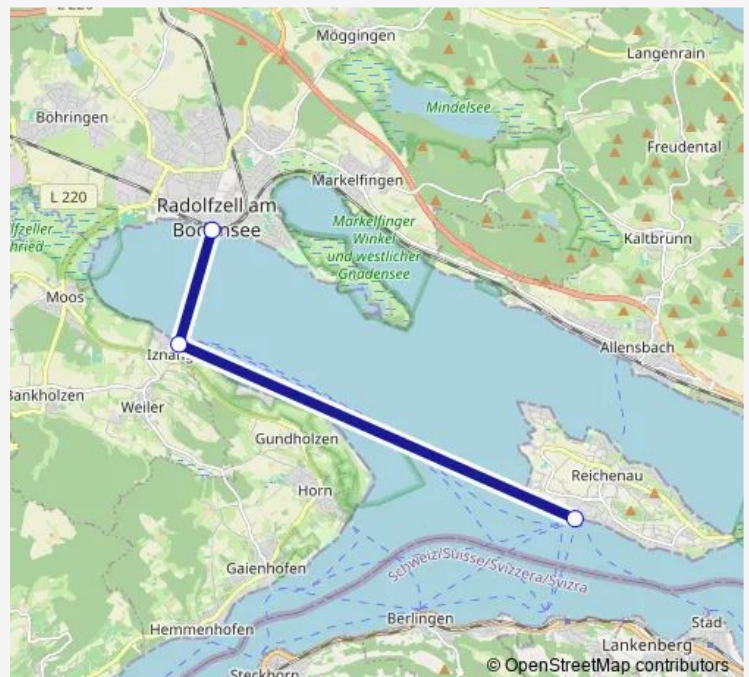

Ferry 617 BAT 617

[Go to website](#)**Direction**

Radolfzell (Bodensee) — Reichenau (See)

3 stops

[Open route schedule](#)

Radolfzell (Bodensee)

Iznang (See)

Reichenau (See)

Route schedule

Radolfzell (Bodensee) — Reichenau (See)

Monday	14:05
Tuesday	—
Wednesday	14:05
Thursday	14:05
Friday	14:05
Saturday	14:05
Sunday	14:05

Route info

Direction: Radolfzell (Bodensee)

Stops: 3

Trip Duration: 0 hour 35 min