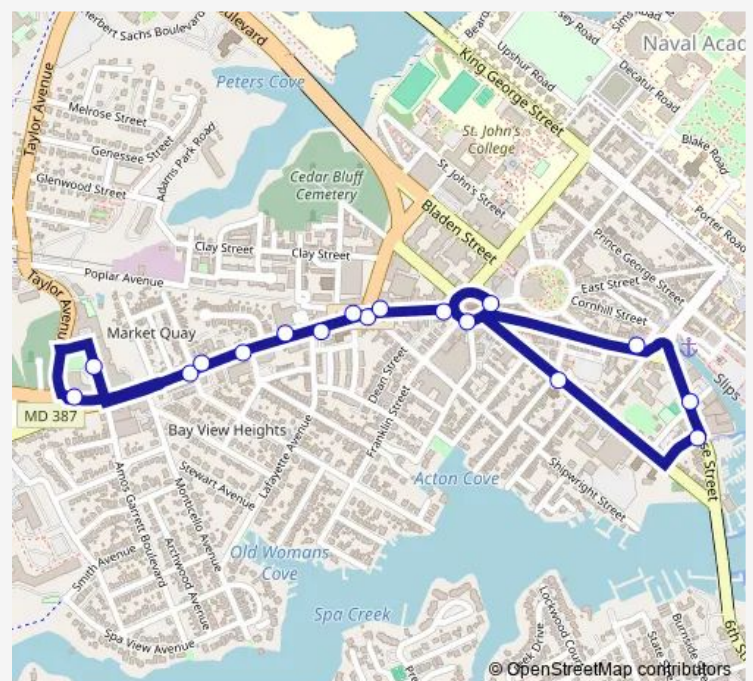

### Direction

Park Place — West St. and Taylor Ave.

17 stops

[Open route schedule](#)

Park Place

West St. and Southgate Ave.

Colonial Ave. and West St.

West St. and Lafayette Ave.

West St. and Cathedral St.

West St. and Church Circle

Church Circle at Court House

City Hall / Noah Hillman Garage

St. Mary's St. and Compromise St.

Compromise St. and Newman St.

Main Street / City Dock

Church Circle & School St.

### Route schedule

Park Place — West St. and Taylor Ave.

Monday	07:30
Tuesday	07:30
Wednesday	07:30
Thursday	07:30
Friday	07:30
Saturday	07:30
Sunday	08:00

### Route info

Direction: Park Place

Stops: 17

Trip Duration: 0 hour 20 min

Circulator Bus time schedules and route maps are available in an offline PDF at [busmaps.com](https://busmaps.com). Use the [busmaps.com](https://busmaps.com) website to see live bus times, train schedule or subway schedule, and step-by-step directions for all public transit in Annapolis