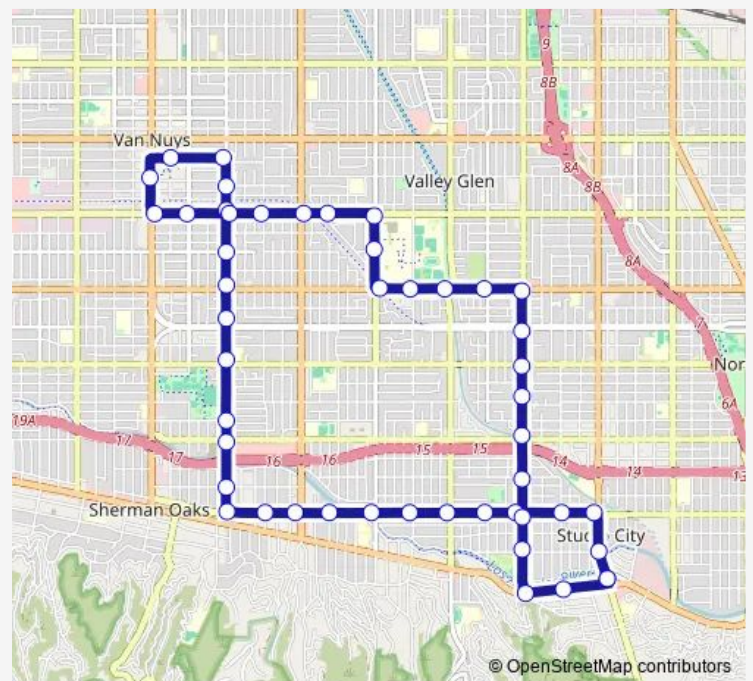

[Open route schedule](#)

- Laurel Canyon Blvd & Ventura Blvd Northbound
- Laurel Canyon Blvd & Valleyheart Dr Northbound
- Moorpark St & Laurel Canyon Blvd Westbound
- Moorpark St & Laurelgrove Ave Westbound
- Moorpark St & Babcock Ave Westbound
- Moorpark St & Bellaire Ave Westbound
- Moorpark St & Coldwater Canyon Ave Westbound
- Moorpark St & Ethel Ave Westbound
- Moorpark St & Fulton Ave Westbound
- Moorpark St & Allott Ave Westbound
- Moorpark St & Woodman Ave Westbound
- Moorpark St & Stern Ave Westbound
- Moorpark St & Hazeltine Ave Westbound
- Hazeltine Ave & Milbank St Northbound
- Hazeltine Ave & Riverside Dr Northbound
- Hazeltine Ave & Huston St Northbound
- Hazeltine Ave & Magnolia Blvd Northbound
- Hazeltine Ave & Chandler Blvd Northbound
- Hazeltine Ave & Burbank Blvd Northbound
- Hazeltine Ave & Hatteras St Northbound

**Route schedule**

Laurel Canyon Blvd & Ventura Blvd Northbound — Laurel Canyon Blvd & Ventura Blvd Northbound

Monday	06:00-19:00
Tuesday	06:00-19:00
Wednesday	06:00-19:00
Thursday	06:00-19:00
Friday	06:00-19:00
Saturday	09:00-18:00
Sunday	09:00-18:00

**Route info**

Direction: Laurel Canyon Blvd & Ventura Blvd Northbound

Stops: 48

Trip Duration: 0 hour 53 min

Hazeltine Ave & Oxnard St Northbound

Hazeltine Ave & Calvert St Northbound

Sylvan St & Hazeltine Ave Westbound

Sylvan St & Sylmar Ave Westbound

Van Nuys Blvd & Delano St Southbound

Oxnard St & Van Nuys Blvd Eastbound

Oxnard St & Tyrone Ave Eastbound

Oxnard St & Hazeltine Ave Eastbound

Oxnard St & Ranchito Ave Eastbound