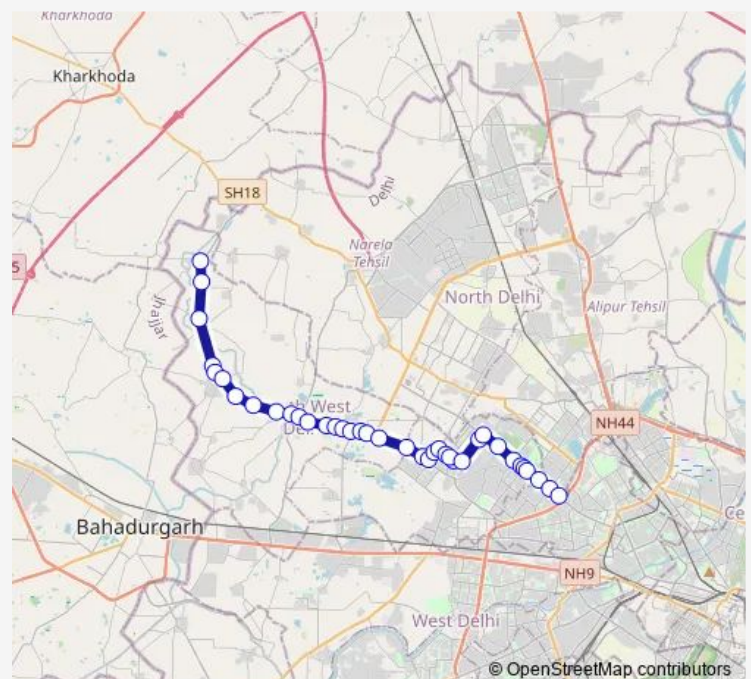

Thursday 04:40-17:20

Friday 04:40-17:20

Saturday 04:40-17:20

Sunday 04:40-17:20

Route info

Direction: Qutub Garh Village (T)

Stops: 38

Trip Duration: 1 hour 38 min