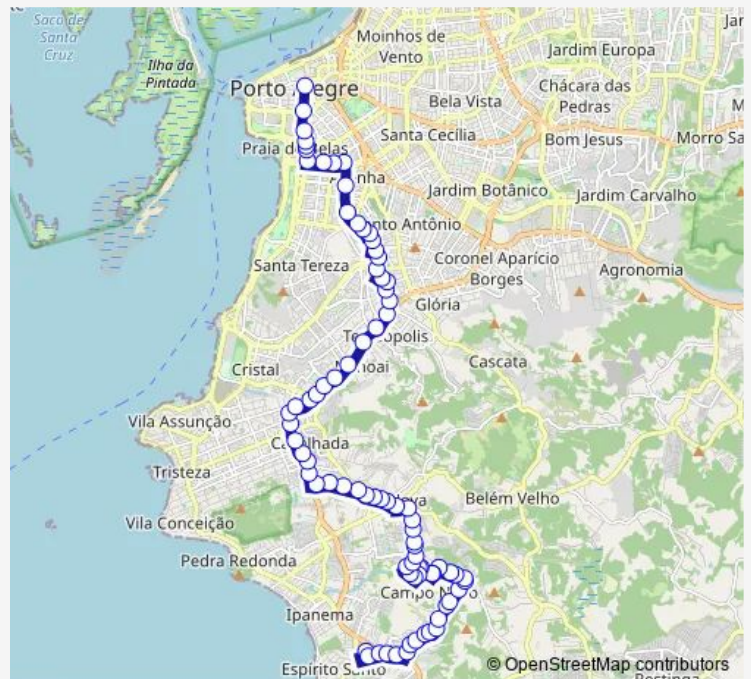

Saturday 06:40-22:35

Sunday 06:40-22:35

**Route info**

Direction: Seis MIL Trezentos Vinte Cinco Sn

Stops: 82

Trip Duration: 0 hour 50 min

2813 — Campo Novo / Morro Agudo / Domingos

Cristiano Kraemer DF 1817