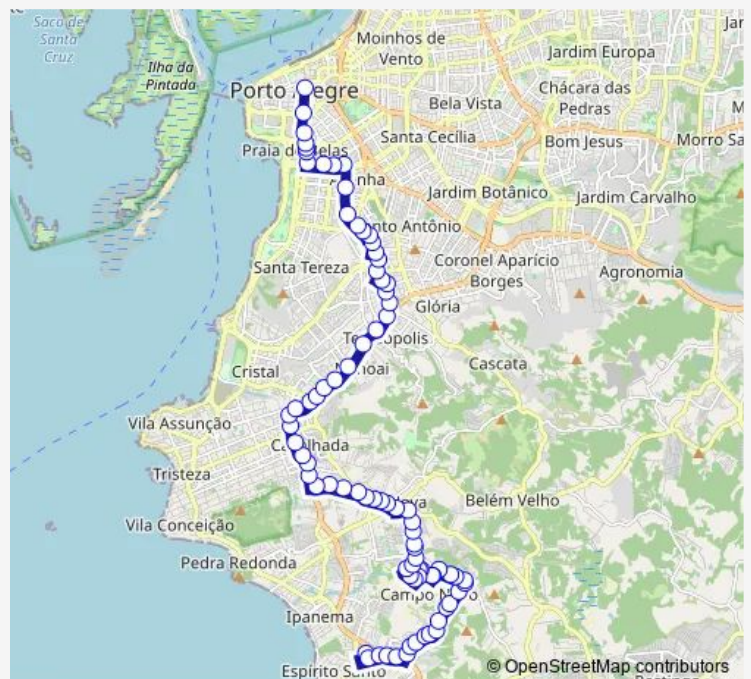

Saturday 06:40-22:35

Sunday 06:40-22:35

Route info

Direction: Seis MIL Trezentos Vinte Cinco Sn

Stops: 82

Trip Duration: 0 hour 50 min

2813 — Campo Novo / Morro Agudo / Domingos

Cristiano Kraemer DF 1817