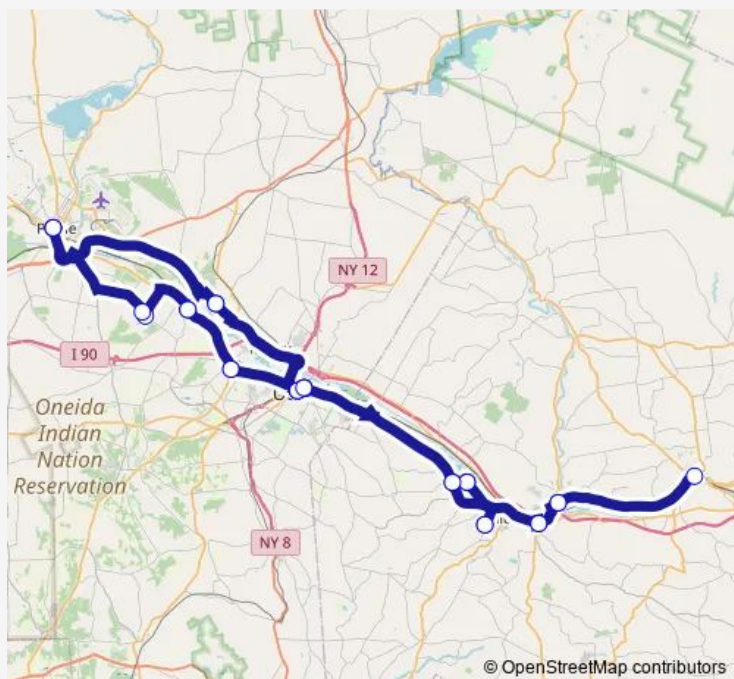

Centro HUB (Beecker Street)

Utica Train Station

Frankfort Business Park

Frankfort (Along Main Street)

Ilion (Oasis DRY Cleaner)

Mohawk (Along Main St)

Herkimer (Empire Diner)

Little Falls (Best BUY Appl)

Herkimer (Empire Diner)

Mohawk (Along Main St)

Ilion (Oasis DRY Cleaner)

Frankfort (Along Main Street)

Frankfort Business Park

Centro HUB (Beecker Street)

Utica Train Station

Marcy/Midstate Corr.

Thursday —

Friday —

Saturday 06:45

Sunday —

Route info

Direction: Rome Centro

Stops: 29

Trip Duration: 5 hour 0 min

RTE 1a — Central New York Route 1a

Whitestown Plaza

Utica Train Station

Centro HUB (Beecker Street)

Utica Train Station

Whitestown Plaza

Oriskany (Utica St)

Hill Crest/Ocj