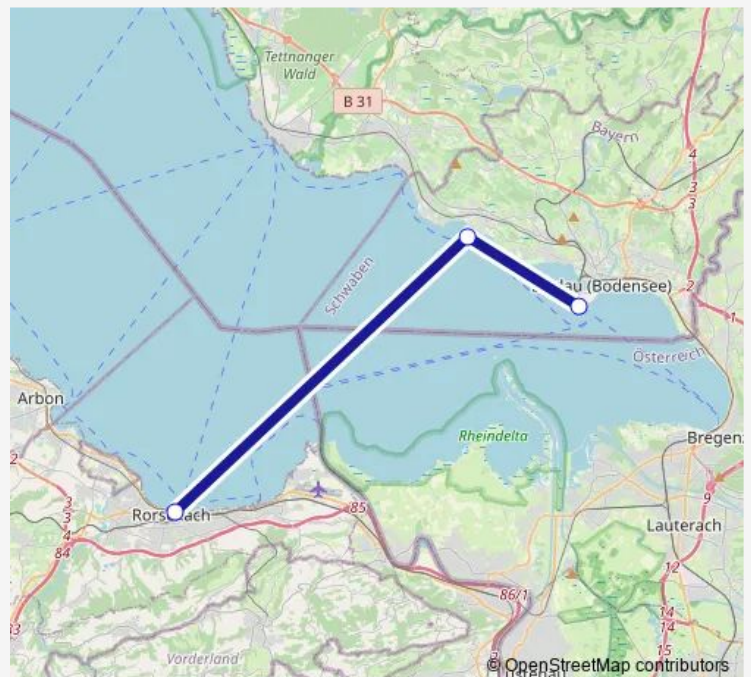

### Direction

Lindau Hafen — Rorschach Hafen (See)

3 stops

[Open route schedule](#)

Lindau Hafen

Wasserburg Hafen (Bodensee)

Rorschach Hafen (See)

### Route schedule

Lindau Hafen — Rorschach Hafen (See)

Monday 11:45

Tuesday 11:45

Wednesday 11:45

Thursday 11:45

Friday 11:45

Saturday 11:45

### Route info

Direction: Lindau Hafen

Stops: 3

Trip Duration: 1 hour 10 min

■ 303 — BAT 303

303 Ferry time schedules and route maps are available in an offline PDF at [busmaps.com](https://busmaps.com). Use the [busmaps.com](https://busmaps.com) website to see live bus times, train schedule or subway schedule, and step-by-step directions for all public transit in Lindau