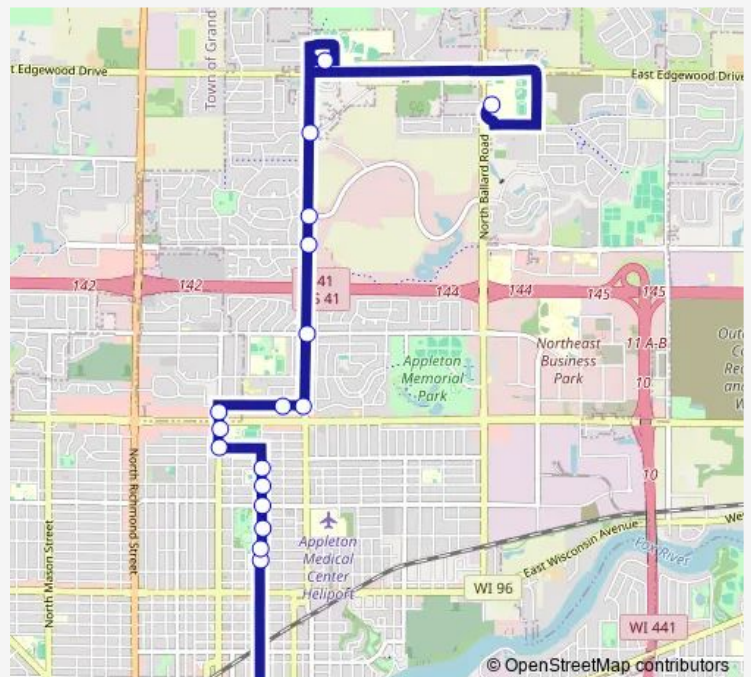

E First & N Union

E First & N Meade

N Meade & E Capitol

N Meade & E Evergreen

N Meade & E Castlebury

N Meade & Apple Creek

Fox Valley Lutheran @ main entrance

Appleton North High @ front door

Route schedule

Transit Center — Appleton North High @ front door

Monday 06:50

Tuesday 06:50

Wednesday 06:50

Thursday 06:50

Friday 06:50

Saturday —

Sunday —

Route info

Direction: Transit Center

Stops: 18

Trip Duration: 0 hour 27 min

70 AM — Appleton North H.S. & Fox Valley Lutheran

70 AM Bus time schedules and route maps are available in an offline PDF at [busmaps.com](https://busmaps.com). Use the [busmaps.com](https://busmaps.com) website to see live bus times, train schedule or subway schedule, and step-by-step directions for all public transit in Appleton