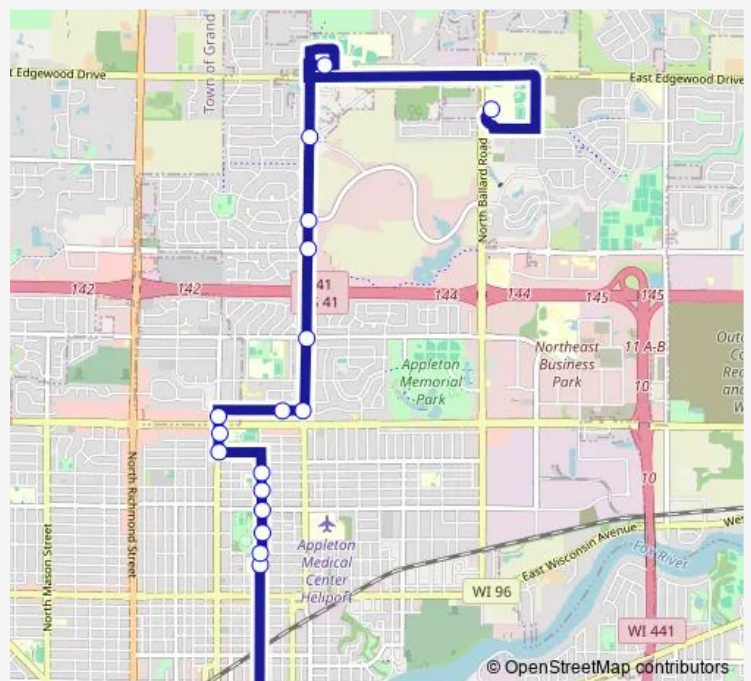

Bus 70 Am 70 AM - North High

[Go to website](#)

Direction
 Transit Center - Zone T — Appleton North High & front door
 18 stops
[Open route schedule](#)

- Transit Center - Zone T
- N Drew & E Circle
- N Drew & E Roosevelt
- N Drew & N Parkway
- N Drew & E Glendale
- N Drew & E Marquette
- N Drew & E Lindbergh
- E Mcarthur & N Oneida
- 2626 N Oneida @ Xavier Middle School
- N Oneida & W Northland
- E First & N Union
- E First & N Meade
- N Meade & E Capitol
- N Meade & E Evergreen
- N Meade & E Castlebury
- N Meade & Apple Creek
- Fox Valley Lutheran @ main entrance
- Appleton North High & front door

Route schedule
 Transit Center - Zone T — Appleton North High & front door

Monday	06:50
Tuesday	06:50
Wednesday	06:50
Thursday	06:50
Friday	06:50
Saturday	—
Sunday	—

Route info
 Direction: Transit Center - Zone T
 Stops: 18
 Trip Duration: 0 hour 27 min

The schedule is provided in the local timezone. Times with "(+1)" indicate departures on the next day.

PDF file created on 2025-02-26

2024 BusMaps.com - All Rights Reserved