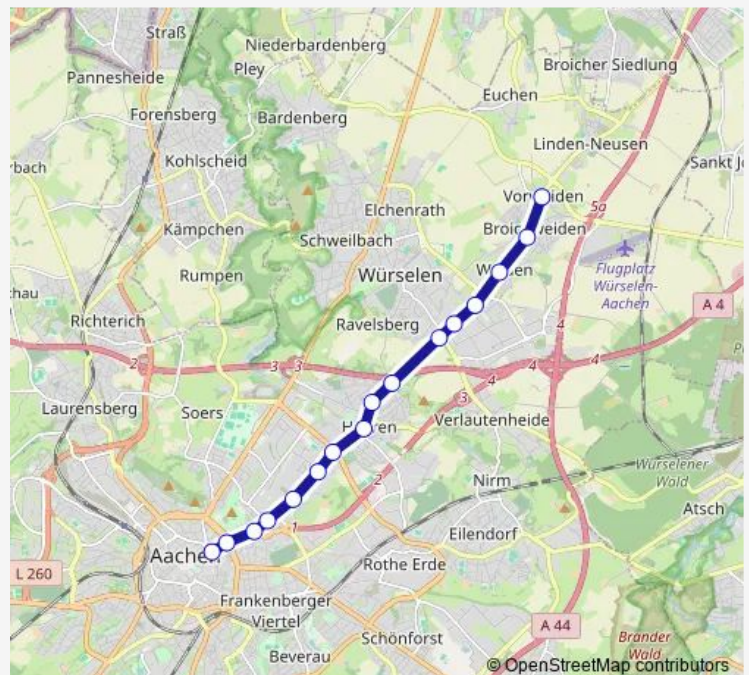

Aachen, Bushof

Route schedule

Aachen, Siegel — Aachen, Bushof

Monday 12:29-15:07

Tuesday 12:29-15:07

Wednesday 12:29-15:07

Thursday 12:29-15:07

Friday 12:29-15:07

Saturday —

Sunday —

Route info

Direction: Aachen, Siegel

Stops: 13

Route Duration: 0 hour 20 min

Direction

Aachen, Bushof — Aachen, Siegel

13 stops

[Open route schedule](#)

Aachen, Bushof

Aachen, Elisenbrunnen

Aachen, Alter Posthof

Aachen, Misereor

Aachen, Hauptbahnhof (Bus)

Aachen, Normaluhr

Aachen, Rosenquelle

Aachen, Gillesbachtal

Aachen, Marienhospital

Aachen, Burtscheid

Aachen, Heißberg

Aachen, Bayernallee

Aachen, Siegel

Route schedule