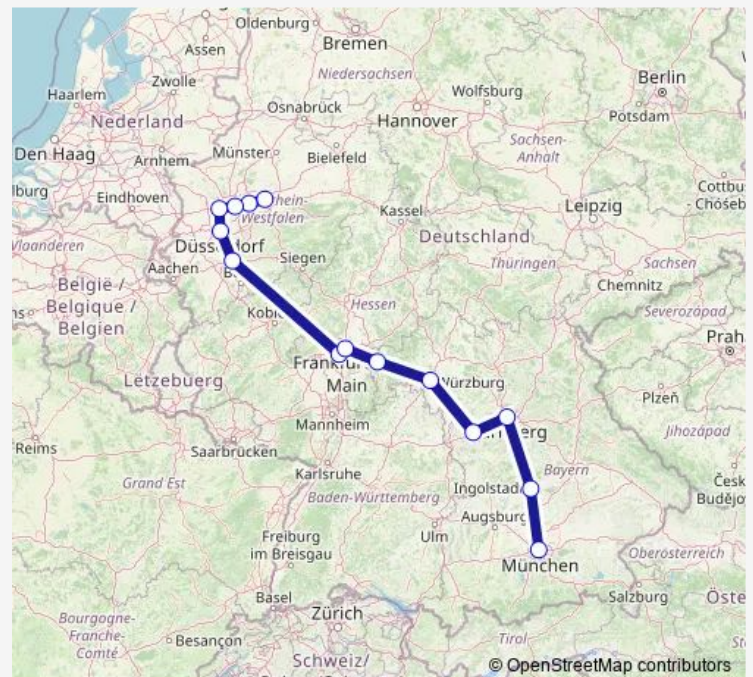

Rail ICE 729

[Go to website](#)

Direction

Dortmund Hbf — München Hbf

14 stops

[Open route schedule](#)

Dortmund Hbf

Bochum Hbf

Ansbach

Nürnberg Hbf

Ingolstadt Hbf

München Hbf

Route schedule

Dortmund Hbf — München Hbf

Monday 17:54

Tuesday —

Wednesday 17:54

Thursday 17:54

Friday 17:54

Saturday 17:23

Sunday 17:54

Route info

Direction: Dortmund Hbf

Stops: 14

Trip Duration: 6 hour 13 min

ICE 729

ICE 729 Rail time schedules and route maps are available in an offline PDF at busmaps.com. Use the busmaps.com website to see live bus times, train schedule or subway schedule, and step-by-step directions for all public transit in Duesseldorf