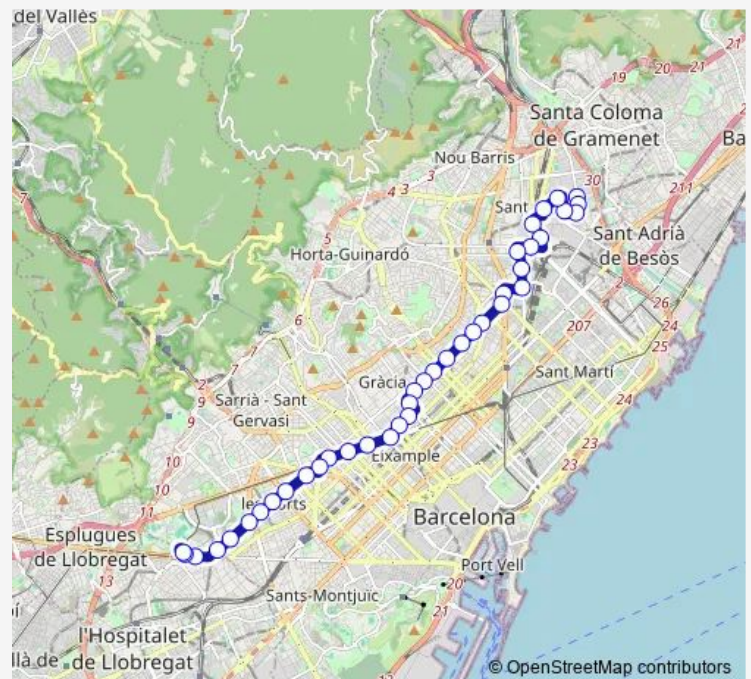

Thursday 05:35-00:19⁺¹

Friday 05:35-00:19⁺¹

Saturday 05:35-00:23⁺¹

Sunday 08:00-23:28

Route info

Direction: Sas - PI Celestí Boada

Stops: 39

Trip Duration: 1 hour 7 min

Route info

Direction: Metro Ernest Lluch

Stops: 39

Trip Duration: 1 hour 1 min

Indústria - Freser

Navas de Tolosa - Indústria

Meridiana - Josep Estivill

Meridiana - La Sagrera