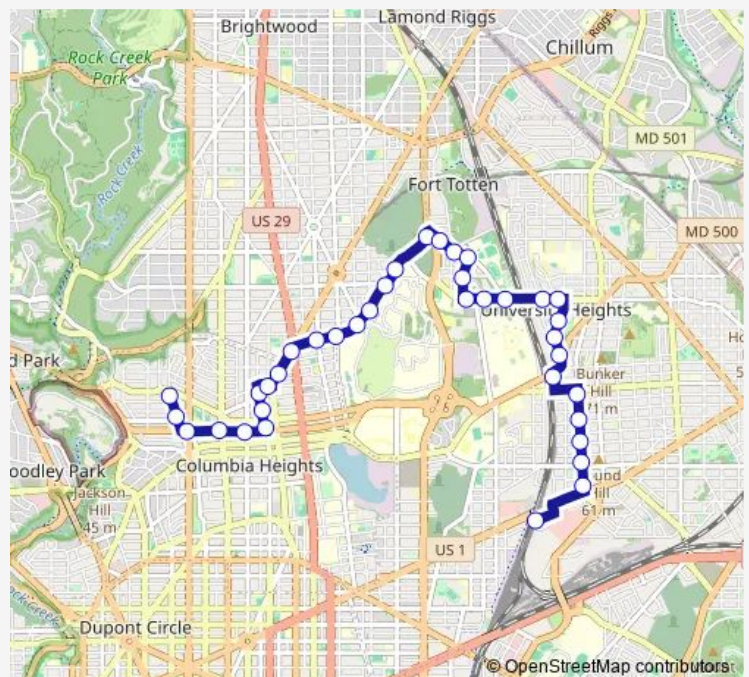

Rock Creek Church Rd Nw+Allison St Nw

Hawaii Av Ne+N Capitol St Ne

Hawaii Av Ne+1 St Ne

Hawaii Av NE+2 St NE

**Route schedule**

Mt Pleasant St Nw+17 St Nw — Rhode Island Ave-Brentwood+Bay A

Monday 05:12-23:45

Tuesday 05:12-23:45

Wednesday 05:12-23:45

Thursday 05:12-23:45

Friday 05:12-23:45

Saturday 06:00-23:45

Sunday 06:01-23:50

**Route info**

Direction: Mt Pleasant St Nw+17 St Nw

Stops: 37

Trip Duration: 0 hour 40 min

H8 — Park Road-Brookland

2 St Ne+Varnum St Ne

Taylor St Ne+2 St Ne

Taylor St Ne+Harewood Rd Ne

Taylor St Ne+Hawaii Av Ne

Taylor St Ne+8 St Ne

## Route info

Direction: Rhode Island Ave-Brentwood+Bay A

Stops: 39

Trip Duration: 0 hour 41 min

Rock Creek Church Rd NW+Upshur St NW

Rock Creek Church Rd NW+Shepherd St NW

Rock Creek Church Rd NW+4 St NW

Quincy St NW+5 St NW