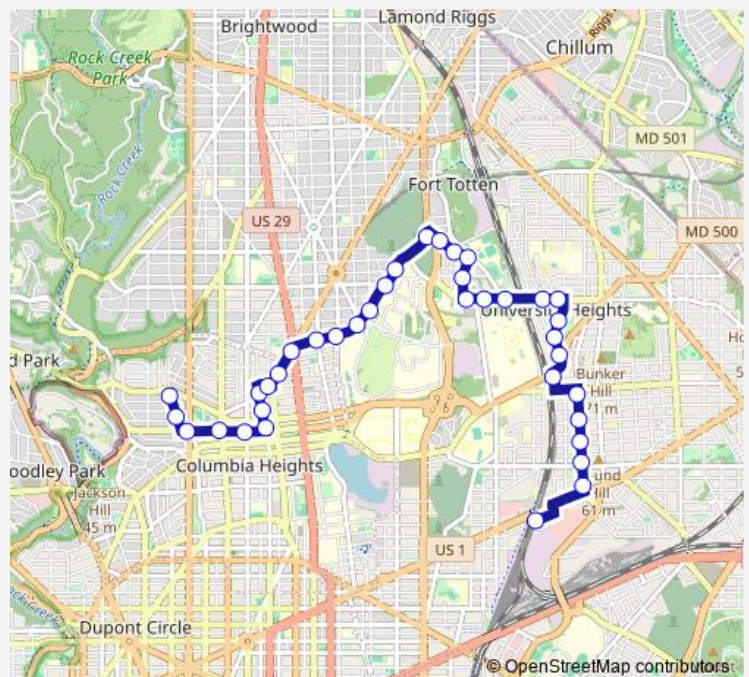

Rock Creek Church Rd Nw+Allison St Nw

Hawaii Av Ne+N Capitol St Ne

Hawaii Av Ne+1 St Ne

Hawaii Av Ne+2 St Ne

Route schedule

Mt Pleasant St Nw+17 St Nw — Rhode Island Ave-Brentwood+Bay A

Monday 05:12-23:45

Tuesday 05:12-23:45

Wednesday 05:12-23:45

Thursday 05:12-23:45

Friday 05:12-23:45

Saturday 06:00-23:45

Sunday 06:01-23:50

Route info

Direction: Mt Pleasant St Nw+17 St Nw

Stops: 37

Trip Duration: 0 hour 45 min

H8 — Park Road-Brookland

2 St Ne+Varnum St Ne

Taylor St Ne+2 St Ne

Taylor St Ne+Harewood Rd Ne

Taylor St Ne+Hawaii Av Ne

Taylor St Ne+8 St Ne

Taylor St Ne+9 St Ne

Direction: Rhode Island Ave-Brentwood+Bay A

Stops: 39

Trip Duration: 0 hour 40 min

Rock Creek Church Rd Nw+Upshur St Nw

Rock Creek Church Rd Nw+Shepherd St Nw

Rock Creek Church Rd Nw+4 St Nw

Quincy St Nw+5 St Nw