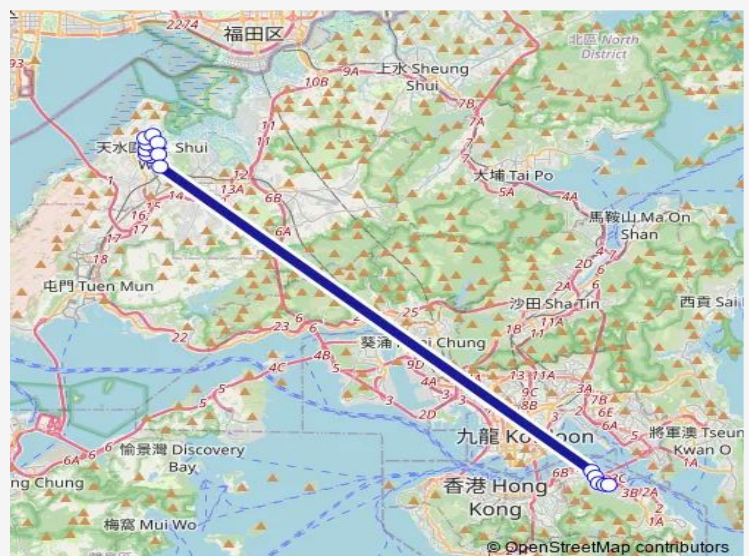

### Route info

Direction: [Ctb] TIN Shui WAI Town Centre[[Kmb] TIN Shui WAI Town Centre[[Lrtfeeder] TIN Shui WAI Town Centre[[Lwb] TIN Shui WAI Town Centre[[Nlb] TIN Shui WAI Town Centre

Stops: 15

Trip Duration: 1 hour 37 min