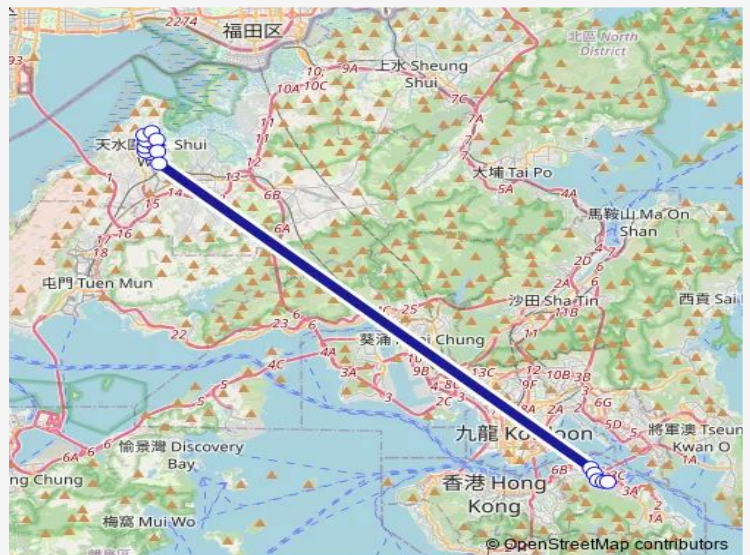

[Ctb] Nang FU House TIN FU Court, TIN SAU Road[[Kmb] Nang FU House TIN FU Court[[Lrtfeeder] Nang FU House, TIN FU Court[[Lwb] Nang FU House TIN FU Court

[Ctb] TIN Chak Estate, TIN Shui Road[[Kmb] TIN Chak Estate[[Lrtfeeder] TIN Chak Estate[[Lwb] TIN Chak Estate

[Ctb] Hong Kong Wetland Park, Wetland Park Road[[Kmb] Hong Kong Wetland Park[[Lwb] Hong Kong Wetland Park

[Ctb] Vianni Cove, TIN Kwai Road[[Kmb] Vianni Cove[[Lwb] Vianni Cove

[Ctb] Maywood Court Kingswood Villas, TIN Kwai Road[[Kmb] Maywood Court[[Lwb] TIN Lung Road

[Ctb] TIN TSZ Estate, TIN Shing Road[[Kmb] TIN TSZ Estate[[Lrtfeeder] TIN TSZ Estate[[Lwb] TIN TSZ Estate

Route schedule

[Ctb] TIN Shui WAI Town Centre[[Kmb] TIN Shui WAI Town Centre[[Lrtfeeder] TIN Shui WAI Town Centre[[Lwb] TIN Shui WAI Town Centre[[Nlb] TIN Shui WAI Town Centre — [Ctb] Kornhill Plaza, Kornhill Road[[Kmb+Ctb] Kornhill Plaza/
Kornhill Plaza, Kornhill Road

Monday	07:05-07:17
Tuesday	07:05-07:17
Wednesday	07:05-07:17
Thursday	07:05-07:17
Friday	07:05-07:17
Saturday	—
Sunday	—

Route info

Direction: [Ctb] TIN Shui WAI Town Centre[[Kmb] TIN Shui WAI Town Centre[[Lrtfeeder] TIN Shui WAI Town Centre[[Lwb] TIN Shui WAI Town Centre[[Nlb] TIN Shui WAI Town Centre

Stops: 15

Trip Duration: 1 hour 38 min