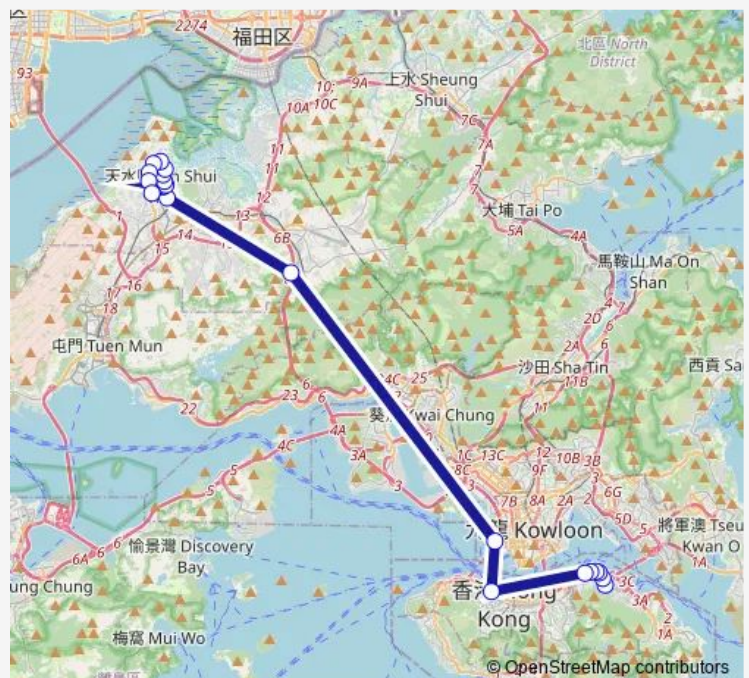

[Ctb] Western Harbour Crossing BUS-BUS Interchange[[Kmb+Ctb] Western Harbour Tunnel BBI/
Western Harbour Crossing BUS-BUS Interchange[[Kmb] Western Harbour Tunnel Bbi

[Ctb] TAI LAM Tunnel Toll Plaza[[Kmb] TAI LAM Tunnel Bbi[[Lwb] TAI LAM Tunnel Bbi

[Ctb] YIU Fung House TIN YIU Estate, TIN Shing Road[[Kmb] YIU Fung House TIN YIU Estate[[Lrtfeeder] LR TIN TSZ Stop[[Lwb] YIU Fung House TIN YIU Estate

Route schedule

[Ctb] Sunway Gardens, King'S Road[[Kmb] Quarry BAY (King'S Road) Terminus — [Ctb] TIN Shui BUS Terminus[[Kmb] TIN Shui BUS Terminus[[Lrtfeeder] TIN Shui

Monday	17:42-18:55
Tuesday	17:42-18:55
Wednesday	17:42-18:55
Thursday	17:42-18:55
Friday	17:42-18:55
Saturday	—
Sunday	—

Route info

Direction: [Ctb] Sunway Gardens, King'S Road[[Kmb] Quarry BAY (King'S Road) Terminus

Stops: 21

Trip Duration: 1 hour 42 min

■ 969C — Quarry BAY - TIN SHUI WAI (TIN Shui Estate)

[Ctb] LR Ginza Stop, TIN YAN Road[[Lwb] Harbour Plaza Resort City[[Nlb] Harbour Plaza Resort City

[Ctb] TIN Shui WAI Town Centre[[Kmb] TIN Shui WAI Town Centre[[Lrtfeeder] TIN Shui WAI Town Centre[[Lwb] TIN Shui WAI Town Centre[[Nlb] TIN Shui WAI Town Centre