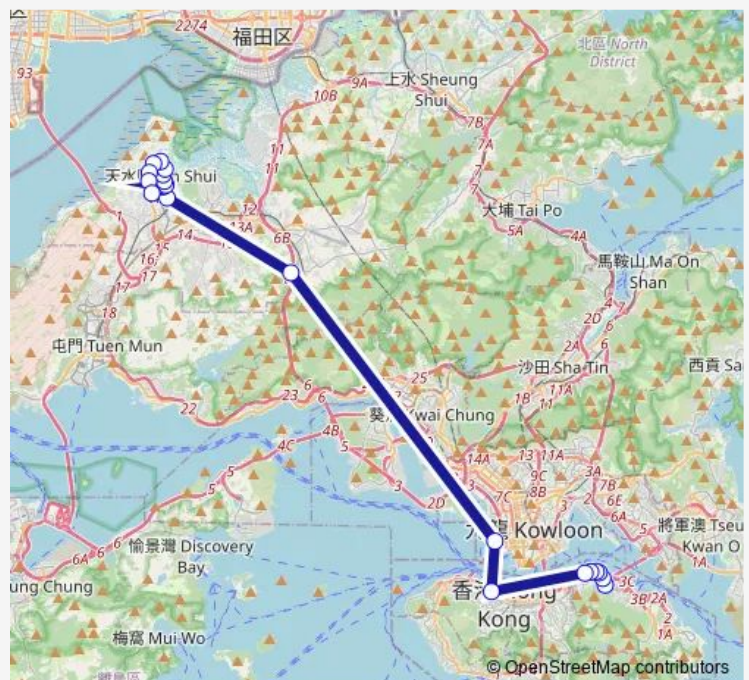

[Ctb] Western Harbour Crossing BUS-BUS Interchange[[Kmb+Ctb] Western Harbour Tunnel BBI/<Br>Western Harbour Crossing BUS-BUS Interchange[[Kmb] Western Harbour Tunnel Bbi

[Ctb] TAI LAM Tunnel Toll Plaza[[Kmb] TAI LAM Tunnel Bbi[[Lwb] TAI LAM Tunnel Bbi

[Ctb] YIU Fung House TIN YIU Estate, TIN Shing Road[[Kmb] YIU Fung House TIN YIU Estate[[Lrtfeeder] LR TIN TSZ Stop][Lwb] YIU Fung House TIN YIU Estate

**Route schedule**

[Ctb] Sunway Gardens, King'S Road[[Kmb] Quarry BAY (King'S Road) Terminus — [Ctb] TIN Shui Estate[[Kmb] TIN Shui BUS Terminus][Lrtfeeder] TIN Shui

Monday	17:42-18:55
Tuesday	17:42-18:55
Wednesday	17:42-18:55
Thursday	17:42-18:55
Friday	17:42-18:55
Saturday	—
Sunday	—

**Route info**

Direction: [Ctb] Sunway Gardens, King'S Road[[Kmb] Quarry BAY (King'S Road) Terminus

Stops: 21

Trip Duration: 1 hour 35 min

[Ctb] LR Ginza Stop, TIN YAN Road[[Lwb] Harbour Plaza Resort City[[Nlb] Harbour Plaza Resort City

[Ctb] TIN Shui WAI Town Centre[[Kmb] TIN Shui WAI Town Centre[[Lrtfeeder] TIN Shui WAI Town Centre[[Lwb] TIN Shui WAI Town Centre[[Nlb] TIN Shui WAI Town Centre