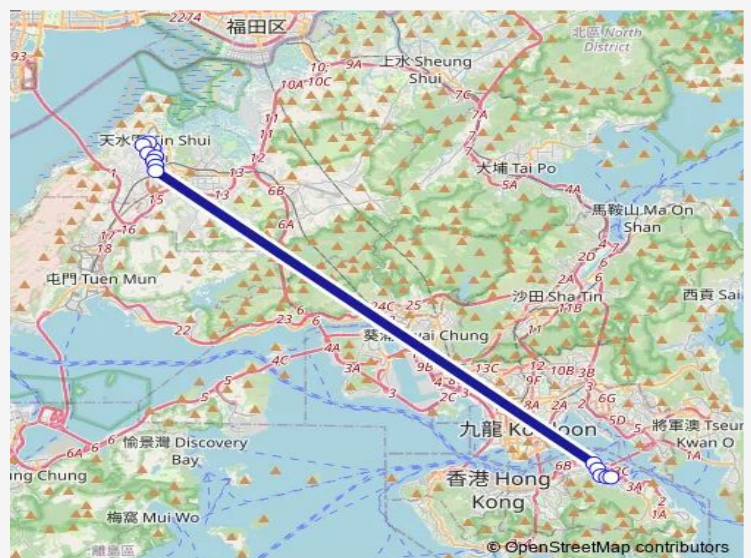

[Ctb] YIU MAN House TIN YIU Estate, TIN YIU Road[[Kmb] YIU MAN House TIN YIU Estate[[Lrtfeeder] LR TIN YIU Stop[[Lwb] YIU MAN House TIN YIU Estate[[Nlb] YIU MAN House, TIN YIU Estate

[Ctb] TIN Shing Court, Ping HA Road[[Kmb] TIN Shui WAI Station[[Lrtfeeder] TIN Shing Court (MTR TIN Shui WAI Station))[[Lwb] TIN Shui WAI Station[[Nlb] TIN Shing Court

[Ctb] North Point Fire Station, Java Road[[Kmb+Ctb] North Point Fire Station/
North Point Fire Station, Java Road[[Kmb] North Point Fire Station

[Ctb] North Point Government Primary School, King'S Road[[Kmb+Ctb] North Point Government Primary

Route schedule

[Ctb] TIN Shui WAI Town Centre[[Kmb] TIN Shui WAI Town Centre[[Lrtfeeder] TIN Shui WAI Town Centre[[Lwb] TIN Shui WAI Town Centre[[Nlb] TIN Shui WAI Town Centre — [Ctb] Kornhill Plaza, Kornhill Road[[Kmb+Ctb] Kornhill Plaza/
Kornhill Plaza, Kornhill Road

Monday	07:08-07:35
Tuesday	07:08-07:35
Wednesday	07:08-07:35
Thursday	07:08-07:35
Friday	07:08-07:35
Saturday	—
Sunday	—

Route info

Direction: [Ctb] TIN Shui WAI Town Centre[[Kmb] TIN Shui WAI Town Centre[[Lrtfeeder] TIN Shui WAI Town Centre[[Lwb] TIN Shui WAI Town Centre[[Nlb] TIN Shui WAI Town Centre

Stops: 13
Trip Duration: 1 hour 8 min