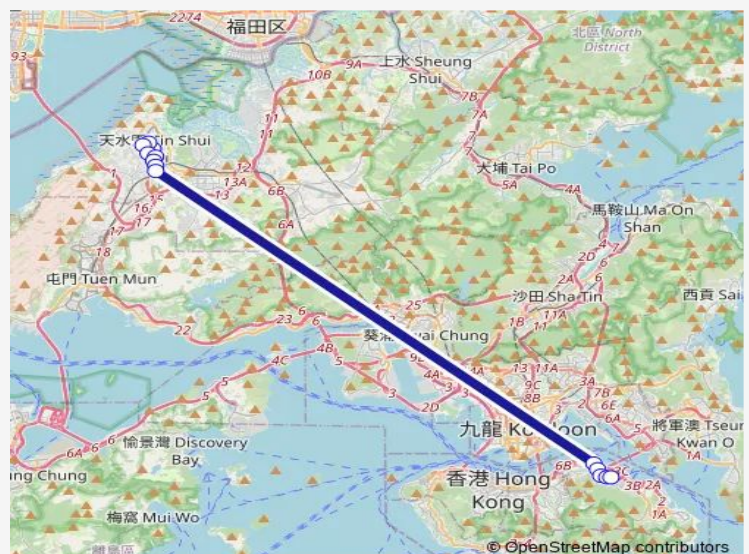

### Route info

Direction: [Ctb] TIN Shui WAI Town Centre[[Kmb] TIN Shui WAI Town Centre[[Lrtfeeder] TIN Shui WAI Town Centre[[Lwb] TIN Shui WAI Town Centre[[Nlb] TIN Shui WAI Town Centre

Stops: 13

Trip Duration: 1 hour 8 min