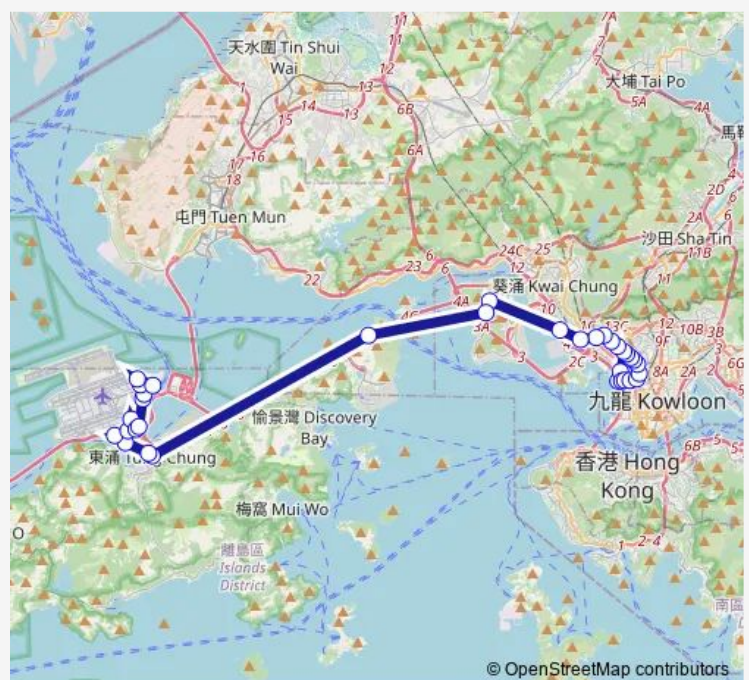

Route schedule

[Ctb] Skycity|[Lwb] Skycity BUS Terminus|[Nlb] Skycity Transport Terminal — [Ctb] Island Harbourview|[Kmb] Island Harbourview BUS Terminus

Monday	14:10-19:00
Tuesday	14:10-19:00
Wednesday	14:10-19:00
Thursday	14:10-19:00
Friday	14:10-19:00
Saturday	14:10-20:00
Sunday	14:10-20:00

Route info

Direction: [Ctb] Skycity|[Lwb] Skycity BUS Terminus|[Nlb] Skycity Transport Terminal

Stops: 31

Trip Duration: 1 hour 27 min

■ E21 — TAI KOK Tsui (Island Harbourview) - Skycity

[Ctb] Ching WAH Court, Tsing YI Road West[[Kmb] Ching WAH Court][Lwb] Ching WAH Court