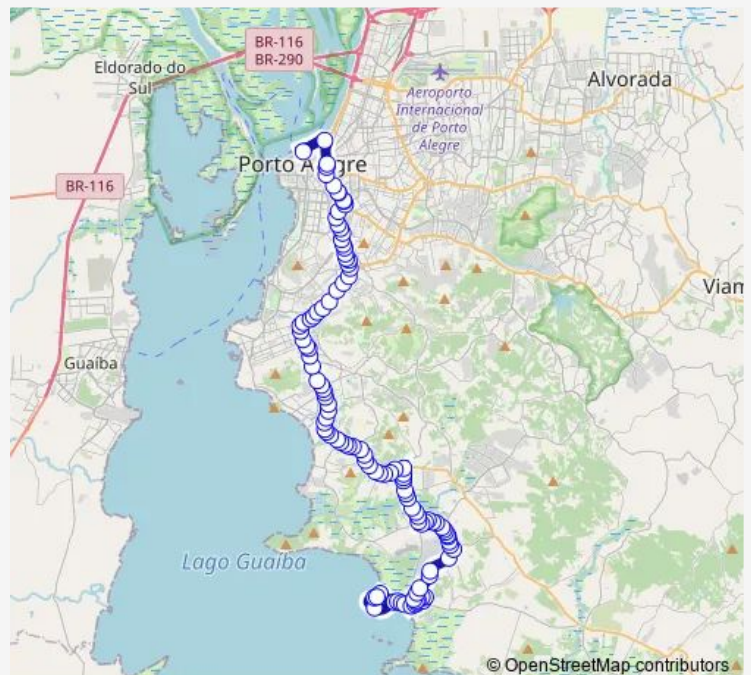

Belem Novo Francisca DE Oliveira Vieira

Belem Novo Francisca DE Oliveira Vieira

Route schedule

Belem Novo Beira Rio — Centro Siqueira Campos

Monday 17:31-23:55

Tuesday 17:31-23:55

Wednesday 17:31-23:55

Thursday 17:31-23:55

Friday 17:31-23:55

Saturday —

Sunday —

Route info

Direction: Belem Novo Beira Rio

Stops: 113

Trip Duration: 1 hour 21 min

2732 — Belem Novo / Hipica / Veludo