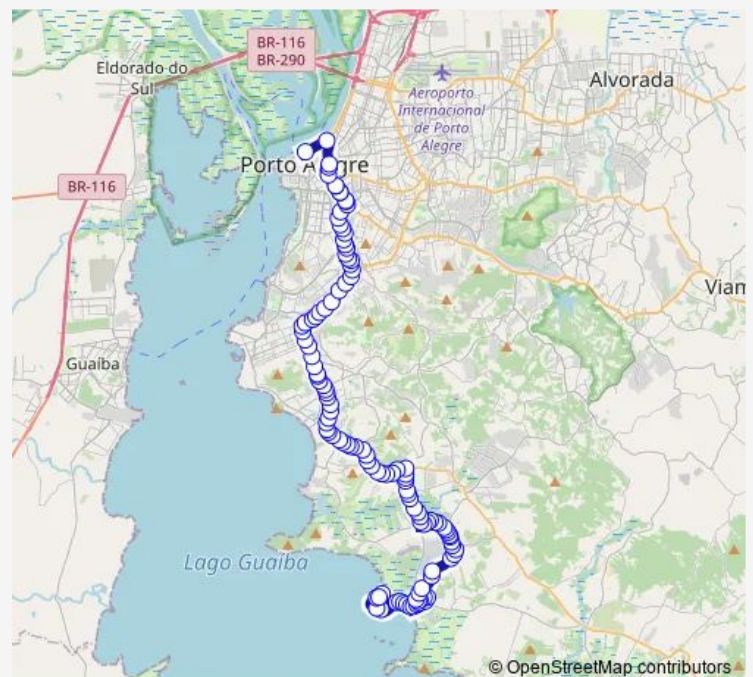

### Route schedule

Beira RIO 2\_Espelhada — Siqueira Campos 1185

Monday 06:50-15:50

Tuesday 06:50-15:50

Wednesday 06:50-15:50

Thursday 06:50-15:50

Friday 06:50-15:50

Saturday —

### Route info

Direction: Beira RIO 2\_Espelhada

Stops: 115

Trip Duration: 1 hour 25 min

Francisca DE Oliveira Vieira 1230

Francisca DE Oliveira Vieira 1435

Francisca DE Oliveira Vieira 2787

Francisca DE Oliveira Vieira 229\_Espelhada