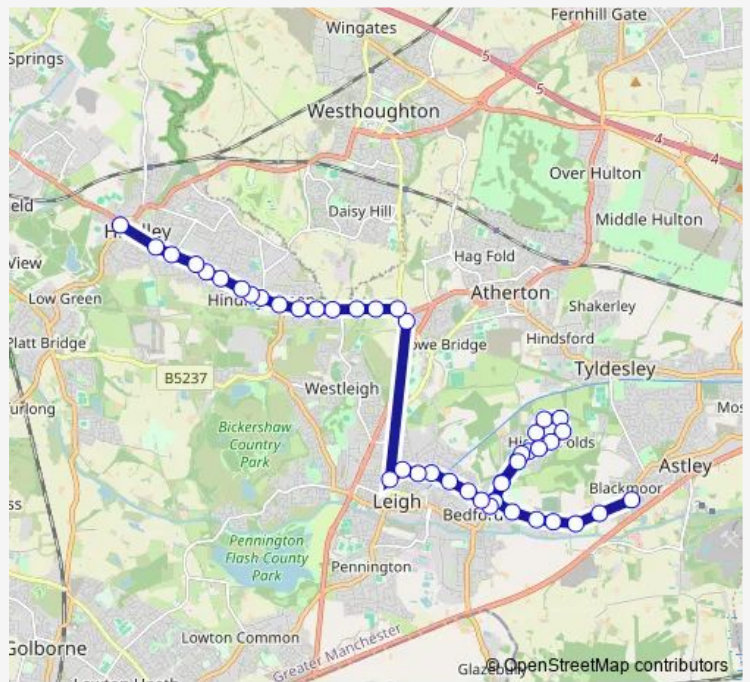

## Bus 983 St Mary's Catholic High School - Hindley

[Go to website](#)

**Direction**  
 St Mary's RC High School — Hindley Council Offices  
 46 stops  
[Open route schedule](#)

- St Mary's RC High School
- Hadbutt Lane
- Marsland Green Lane
- Leigh Cemetery
- Stafford Street
- Bedford High School
- Thorneycroft
- Rosedale Drive
- Osborne Grove
- Royal Drive
- Higher Folds Park
- Regent Drive
- Kensington Drive
- Westminster Drive
- Coronation Drive
- Regina Crescent
- Royal Drive
- Coronation Drive
- Osborne Grove
- Rosedale Drive
- Thorneycroft

Route schedule  
 St Mary's RC High School — Hindley Council Offices

Monday	15:00
Tuesday	15:00
Wednesday	15:00
Thursday	15:00
Friday	15:00
Saturday	—
Sunday	—

Route info  
 Direction: St Mary's RC High School  
 Stops: 46  
 Trip Duration: 0 hour 55 min

Henrietta Street

Cromer Drive

Lovers Lane

Smallbrook Bridge

Kingdom Hall

Dangerous Corner

Bexhill Drive

Roebuck Street

Henrietta Street

Platt Fold Road

Guest Street

Peregrine Drive

Wensleydale Road

Whitfield Street

Thorneycroft