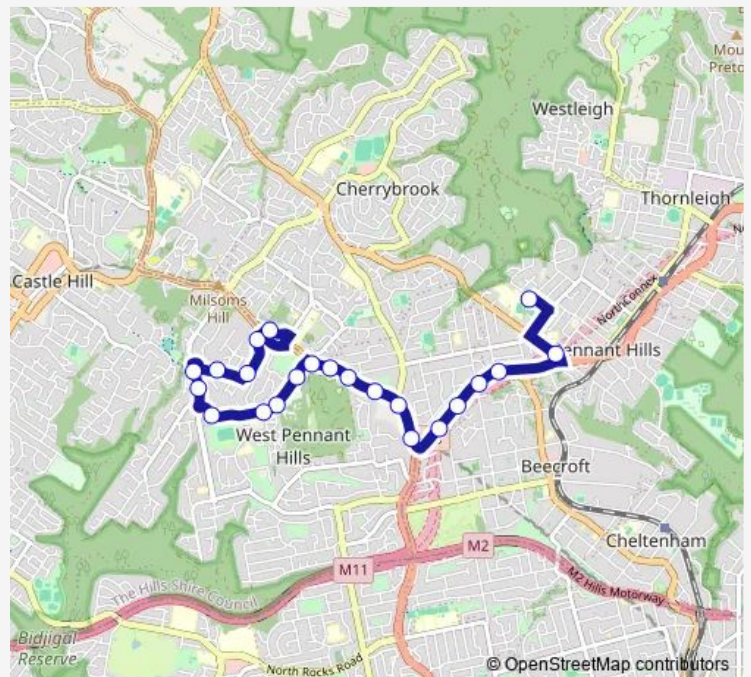

School Bus 3606 Pennant Hills HS to Cherrybrook Station via West Pennant Hills

[Go to website](#)

Direction

Pennant Hills High School, Laurence St — Cherrybrook Station, Bradfield Pde

22 stops

[Open route schedule](#)

Coonara Av Opp 102

Coonara Av Before The Glade

Coonara Shopping Village, Coonara Av

Coonara Av At Plumtree Ct

Highs Rd Opp Silverfern Cres

Highs Rd Opp Daveney Way

Salisbury Downs Dr Opp Mildara Pl

Glenhope Rd Opp Glenridge Av

Route schedule

Pennant Hills High School, Laurence St — Cherrybrook Station, Bradfield Pde

Monday	15:30
Tuesday	15:30
Wednesday	15:30
Thursday	15:30
Friday	15:30
Saturday	—
Sunday	—

Route info

Direction: Pennant Hills High School, Laurence St

Stops: 22

Trip Duration: 0 hour 27 min

3606 — Pennant Hills HS to Cherrybrook Station via West Pennant Hills

Glenhope Rd Before Castle Hill Rd

Cherrybrook Station, Bradfield Pde

3606 School Bus time schedules and route maps are available in an offline PDF at busmaps.com. Use the busmaps.com website to see live bus times, train schedule or subway schedule, and step-by-step directions for all public transit in Parramatta