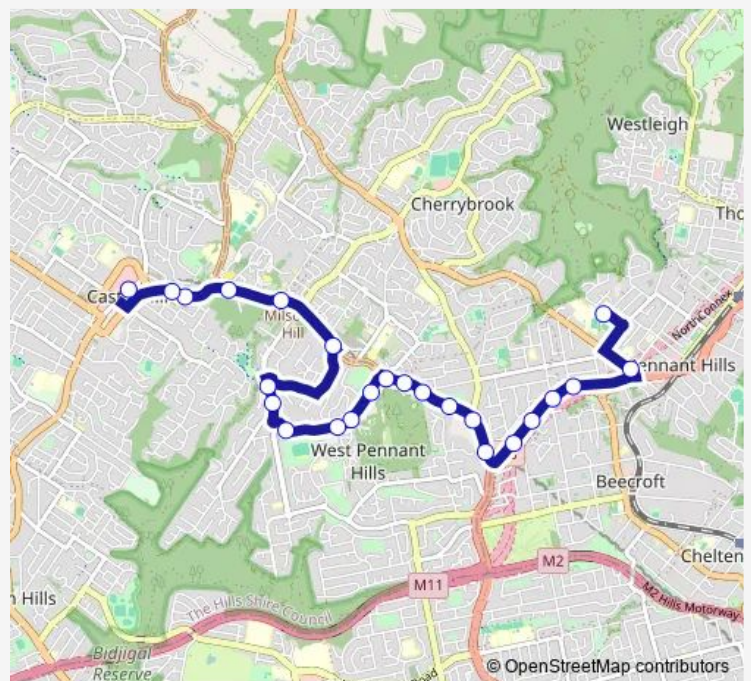

24 stops

[Open route schedule](#)

Pennant Hills High School, Laurence St

St Agatha's Catholic School, Boundary Rd

Mount St Benedict College, Pennant Hills Rd

Pennant Hills Rd At Hull Rd

Pennant Hills Rd Before Lancaster Av

Castle Hill Rd After Highs Rd

Route schedule

Pennant Hills High School, Laurence St — Castle Hill Interchange, Old Castle Hill Rd, Stand B

Monday	15:30
Tuesday	15:30
Wednesday	15:30
Thursday	15:30
Friday	15:30
Saturday	—
Sunday	—

Route info

Direction: Pennant Hills High School, Laurence St

Stops: 24

Trip Duration: 0 hour 39 min

3606 — Pacific Hills Christian School to Castle Towers via St Agathas Ps **BusMaps**

Castle Hill Rd Before Old Northern Rd