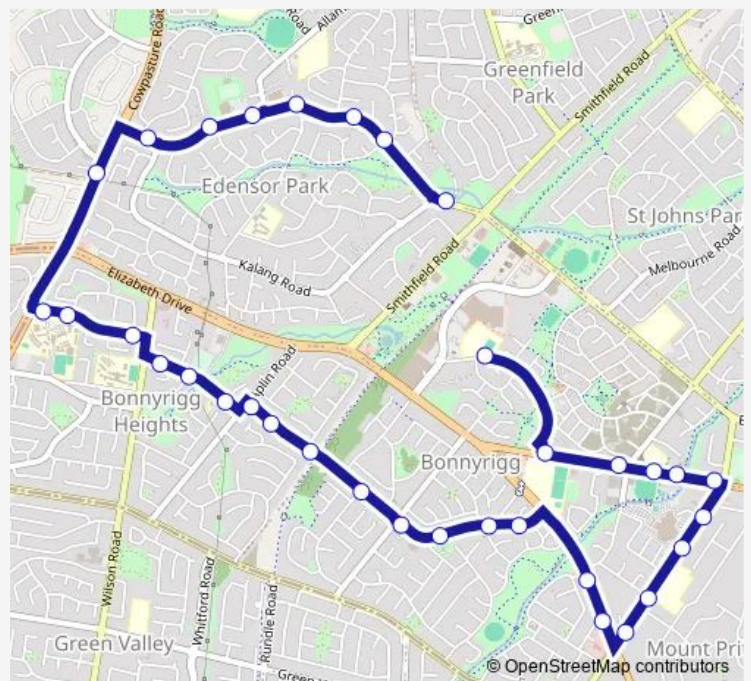

Meadows Rd Opp Lena St

Meadows Rd Opp Mounties

Mount Pritchard Public School, Meadows Rd

Meadows Rd Opp Oak Place Shops

Elizabeth Dr At Tedwin St

Elizabeth Dr Before Dawes St

Brown Rd Opp Howitt Pl

Brown Rd At Simon Av

Brown Rd Before Gemalla St

Bonnyrigg Shops, Brown Rd

Brown Rd At Cartier St

Brown Rd At Liverpool Parramatta Tway

Brown Rd After Kinghorne Rd

Brown Rd At Aplin Rd

Route schedule

Bonnyrigg Public School, Tarlington Pde — Edensor Rd At Sweethaven Rd

Monday	15:05
Tuesday	15:05
Wednesday	15:05
Thursday	15:05
Friday	15:05
Saturday	—
Sunday	—

Route info

Direction: Bonnyrigg Public School, Tarlington Pde

Stops: 34

Trip Duration: 0 hour 31 min

9530 — Bonnyrigg Public School to Edensor Park via Bonnyrigg Heights

Edensor Rd Opp Markovina St

Sydney United Sports Centre, Edensor Rd

Edensor Rd At Swan Rd

Edensor Rd After Duardo St

Edensor Rd Opp Eldershaw Rd

Edensor Rd At Sweethaven Rd

9530 School Bus time schedules and route maps are available in an offline PDF at busmaps.com. Use the busmaps.com website to see live bus times, train schedule or subway schedule, and step-by-step directions for all public transit in Liverpool