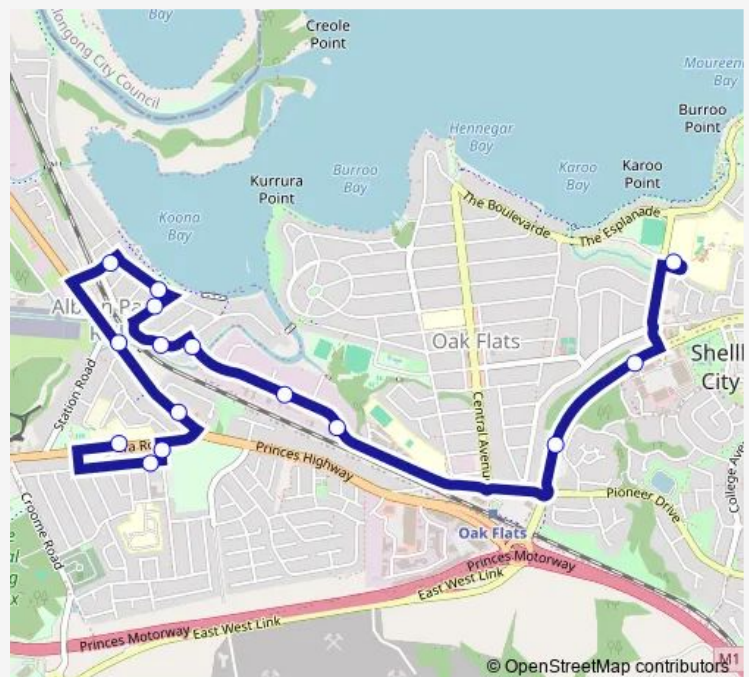

School Bus S174 Oak Flats HS to Albion Park Rail Ps

[Go to website](#)

Direction

Balarang Public School, School Grounds — Albion Park Rail Public School, Tongarra Rd

15 stops

[Open route schedule](#)

Balarang Public School, School Grounds

Stockland Retail Park, New Lake Entrance Rd

New Lake Entrance Rd Before Pioneer Dr

101 Industrial Rd

Industrial Rd Opp River Oak Pl

Industrial Rd Before Wooroo St

Wooroo St Opp Boonerah St

Karoo St Before Koonaa St

Koonaa St After Karoo St

Windang St After Koonaa St

Albion Park Station, Princes Hwy

The Oaks Hotel, Princes Hwy

Park Rail Anglican Church, Ash Av

Maple St At Banksia Av

Albion Park Rail Public School, Tongarra Rd

Route schedule

Balarang Public School, School Grounds — Albion Park Rail Public School, Tongarra Rd

Monday	14:45
Tuesday	14:05
Wednesday	14:45
Thursday	14:45
Friday	14:45
Saturday	—
Sunday	—

Route info

Direction: Balarang Public School, School Grounds

Stops: 15

Trip Duration: 0 hour 15 min

S174 — Oak Flats HS to Albion Park Rail Ps